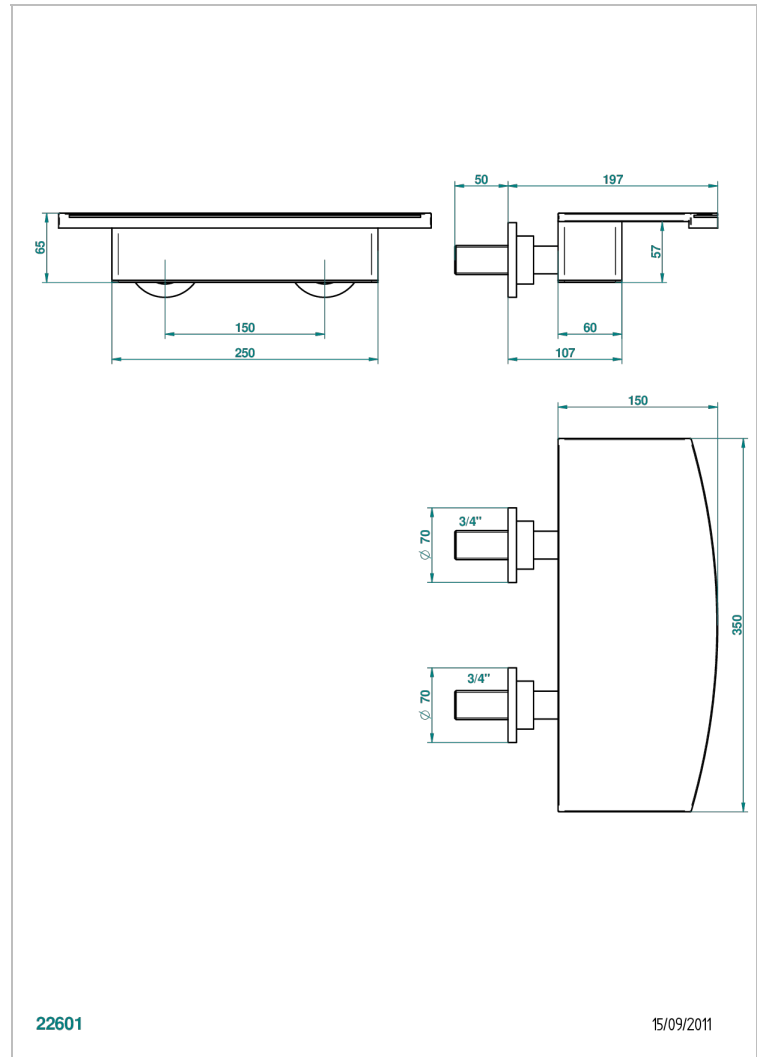

# BELUGA WITH LEVER

G1U-22NIA/E

Wall mounted waterfall bath spout, length: 350 mm

## CHARACTERISTIC

- Beluga with lever
- Wall mounted waterfall bath spout, length: 350 mm