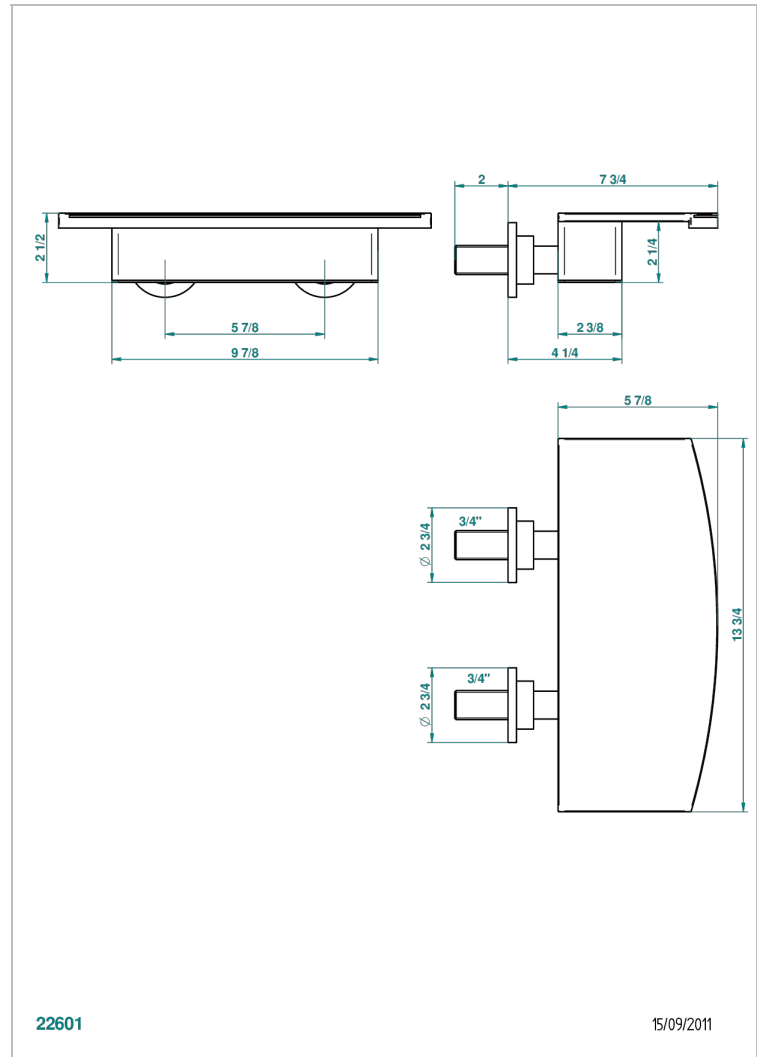

BELUGA WITH LEVER

G1U-22NIA/E

Wall mounted waterfall bath spout, length: 350 mm

CHARACTERISTIC

- Beluga with lever
- Wall mounted waterfall bath spout, length: 350 mm

AVAILABLE FINITIONS

Antique nickel - H28
Black ceram - D30
Blush PVD - H62
Brass color PVD - H49
Brown bronze color PVD - F33
Gold color PVD - H52