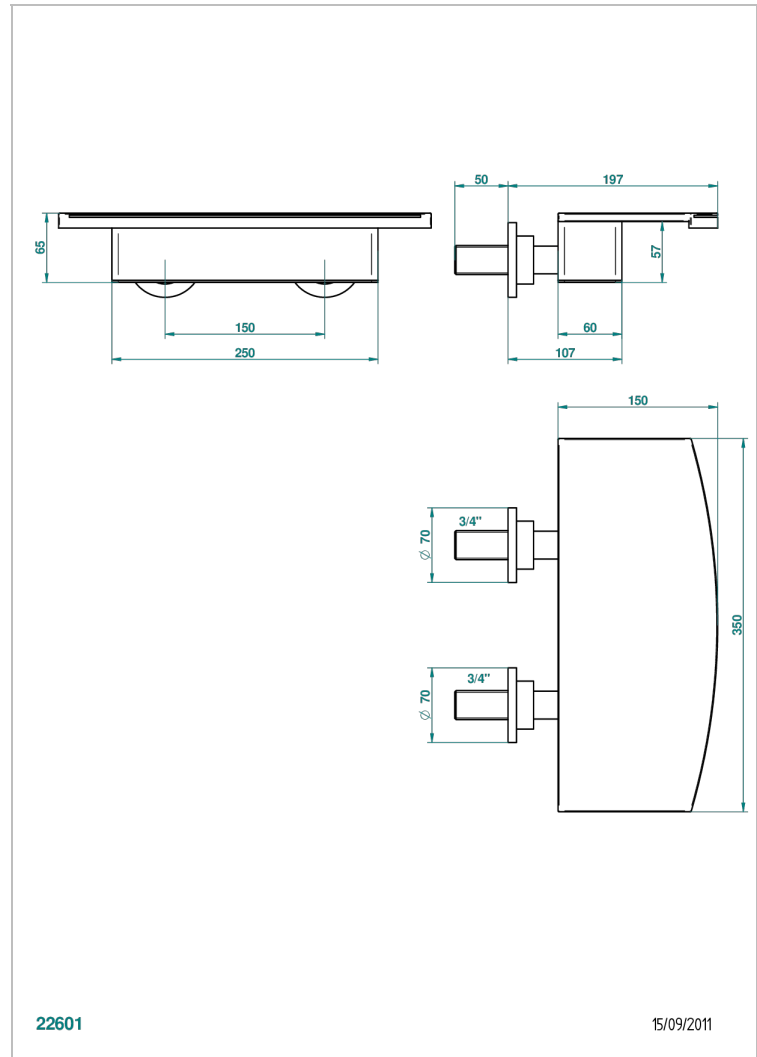

BELUGA WITH LEVER

G1U-22NIA/E

Wall mounted waterfall bath spout, length: 350 mm

CHARACTERISTIC

- Beluga with lever
- Wall mounted waterfall bath spout, length: 350 mm

AVAILABLE FINITIONS

Antique nickel - H28
Black ceram - D30
Blush PVD - H62
Brass color PVD - H49
Brown bronze color PVD - F33
Gold color PVD - H52