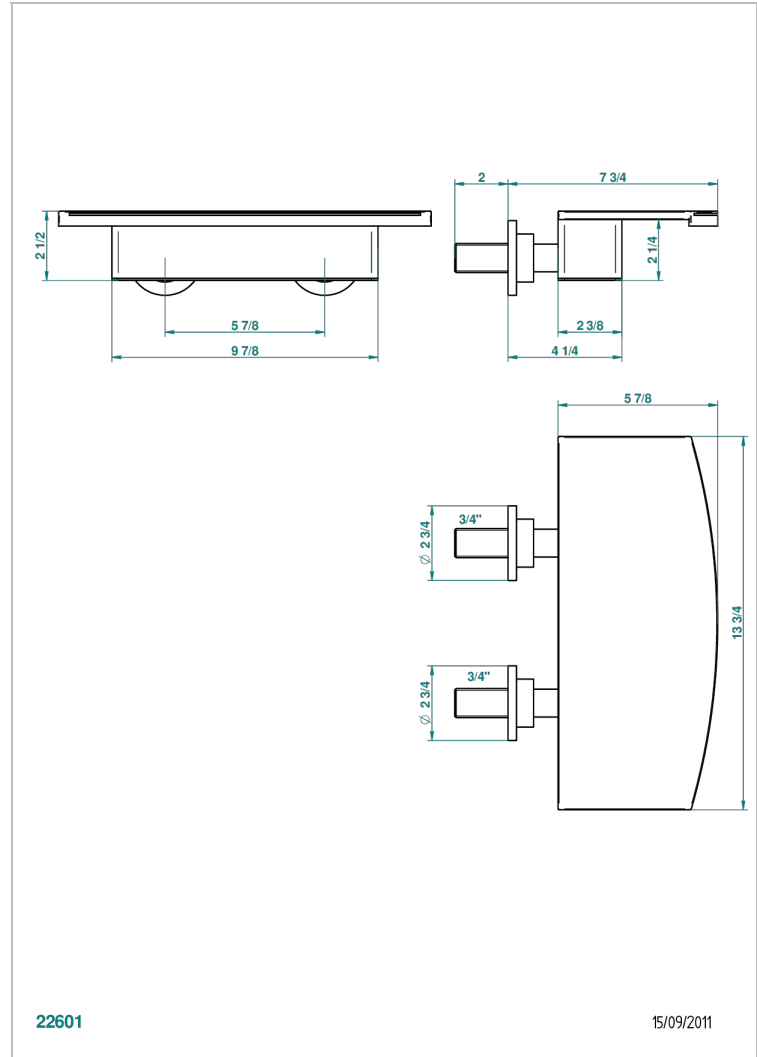

BELUGA WITH LEVER

G1U-22NIA/E

Wall mounted waterfall bath spout, length: 350 mm

CHARACTERISTIC

- Beluga with lever
- Wall mounted waterfall bath spout, length: 350 mm

AVAILABLE FINITIONS

Antique nickel - H28
Black ceram - D30
Blush PVD - H62
Brass color PVD - H49
Brown bronze color PVD - F33
Gold color PVD - H52