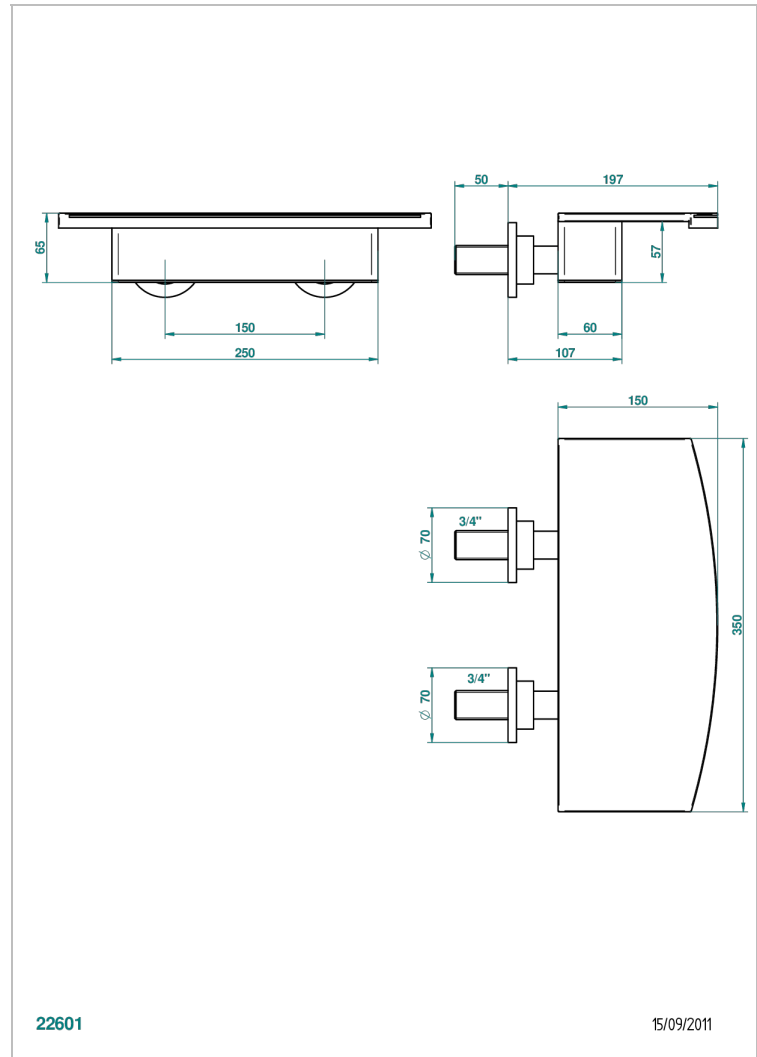

BAMBOU CLEAR CRYSTAL

A35-22NIA/E

Waterfall bath spout, wall mounted, 13.3/4"

THG[®]
PARIS

22601

15/09/2011

CHARACTERISTIC

- Bambou Clear crystal
- Waterfall bath spout, wall mounted, 13.3/4"