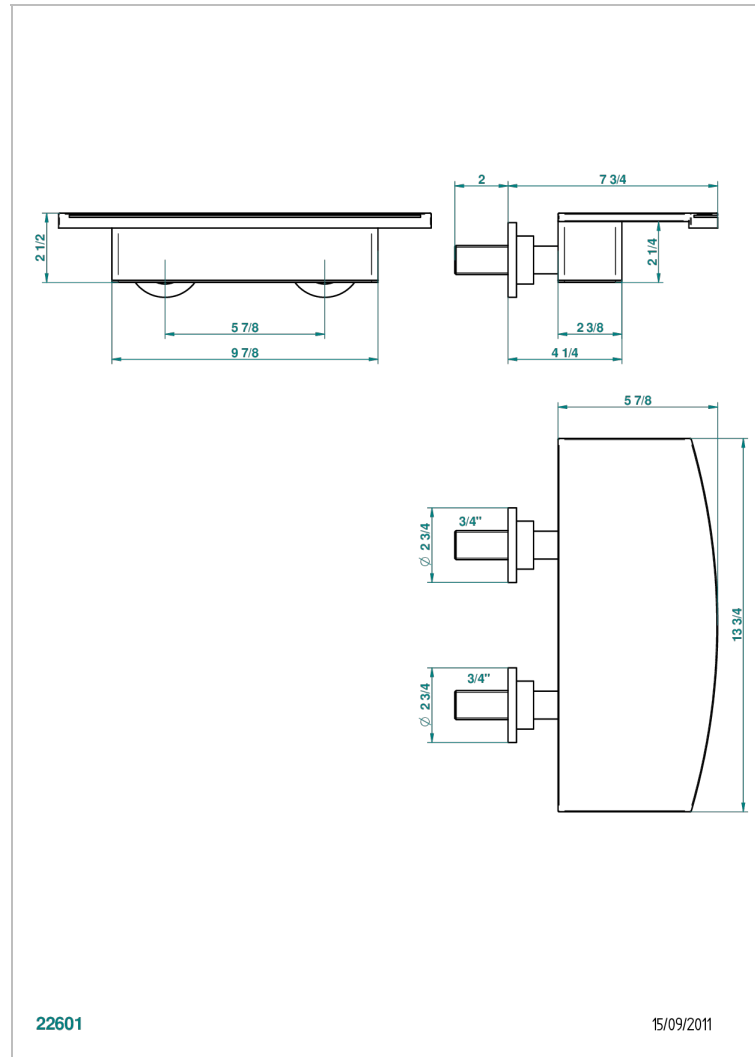

# BAMBOU CLEAR CRYSTAL

A35-22NIA/E

Waterfall bath spout, wall mounted, 13.3/4"

THG<sup>®</sup>  
PARIS

22601

15/09/2011

## CHARACTERISTIC

- Bambo Clear crystal
- Waterfall bath spout, wall mounted, 13.3/4"