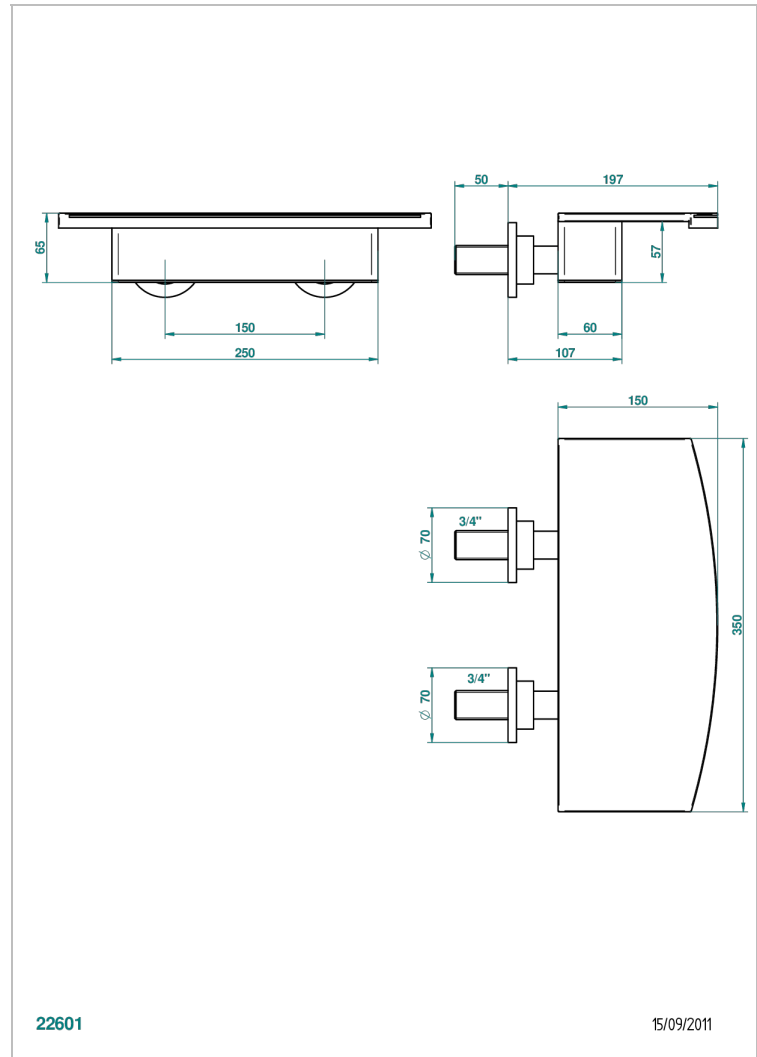

BAMBOU CLEAR CRYSTAL

A35-22NIA/E

Wall mounted waterfall bath spout, length: 350 mm

THG[®]
PARIS

22601

15/09/2011

CHARACTERISTIC

- BamboU Clear crystal
- Wall mounted waterfall bath spout, length: 350 mm