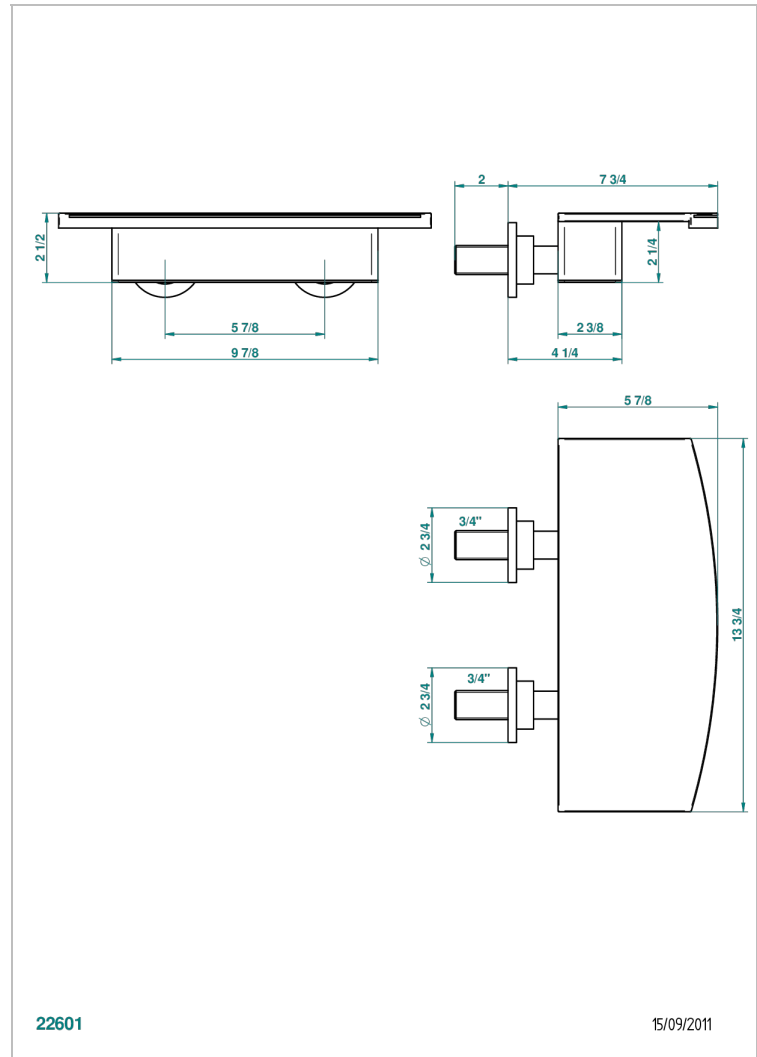

# BAMBOU CLEAR CRYSTAL

A35-22NIA/E

Wall mounted waterfall bath spout, length: 350 mm

THG<sup>®</sup>  
PARIS

## CHARACTERISTIC

- Bambo Clear crystal
- Wall mounted waterfall bath spout, length: 350 mm