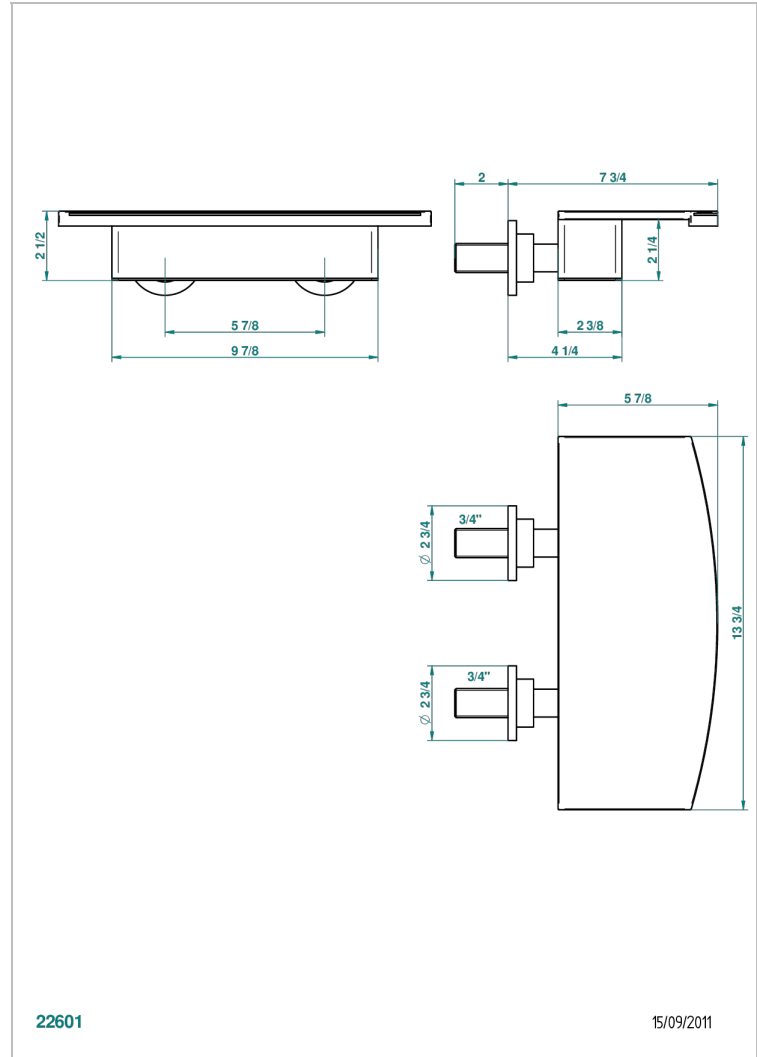

# BAMBOU CLEAR CRYSTAL

A35-22NIA/E

Wall mounted waterfall bath spout, length: 350 mm

THG<sup>®</sup>  
PARIS

22601

15/09/2011

## CHARACTERISTIC

- BamboU Clear crystal
- Wall mounted waterfall bath spout, length: 350 mm