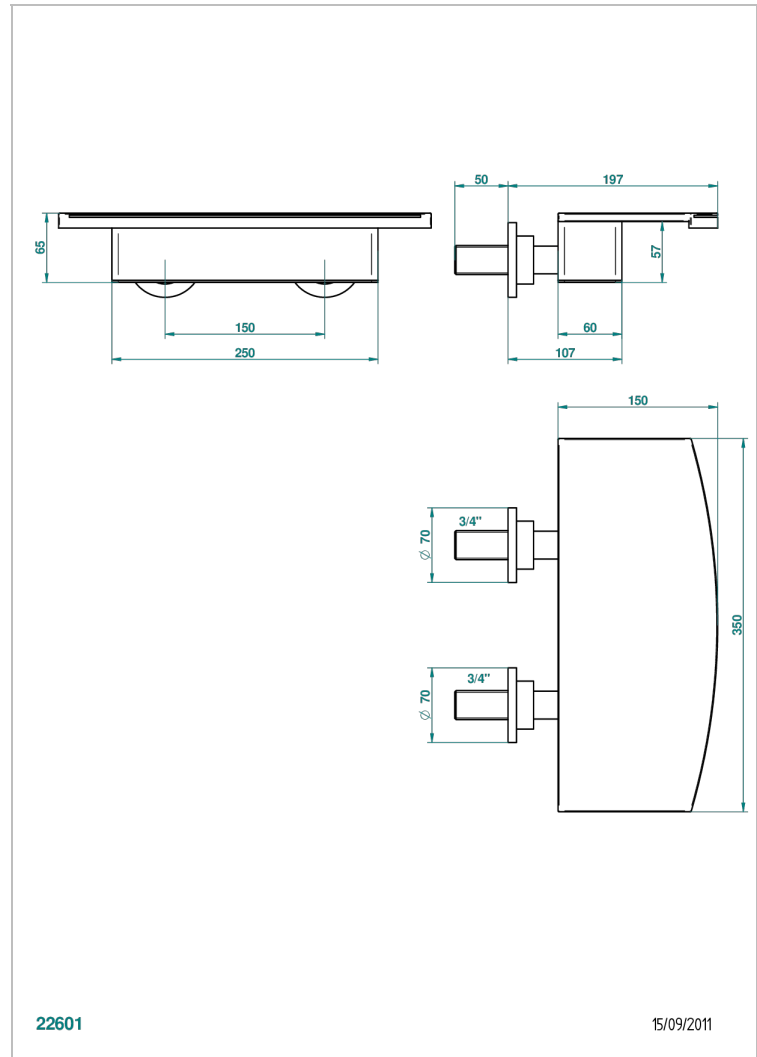

BAMBOU CLEAR CRYSTAL

A35-22NIA/E

Wall mounted waterfall bath spout, length: 350 mm

THG[®]
PARIS

22601

15/09/2011

CHARACTERISTIC

- Bambou Clear crystal
- Wall mounted waterfall bath spout, length: 350 mm