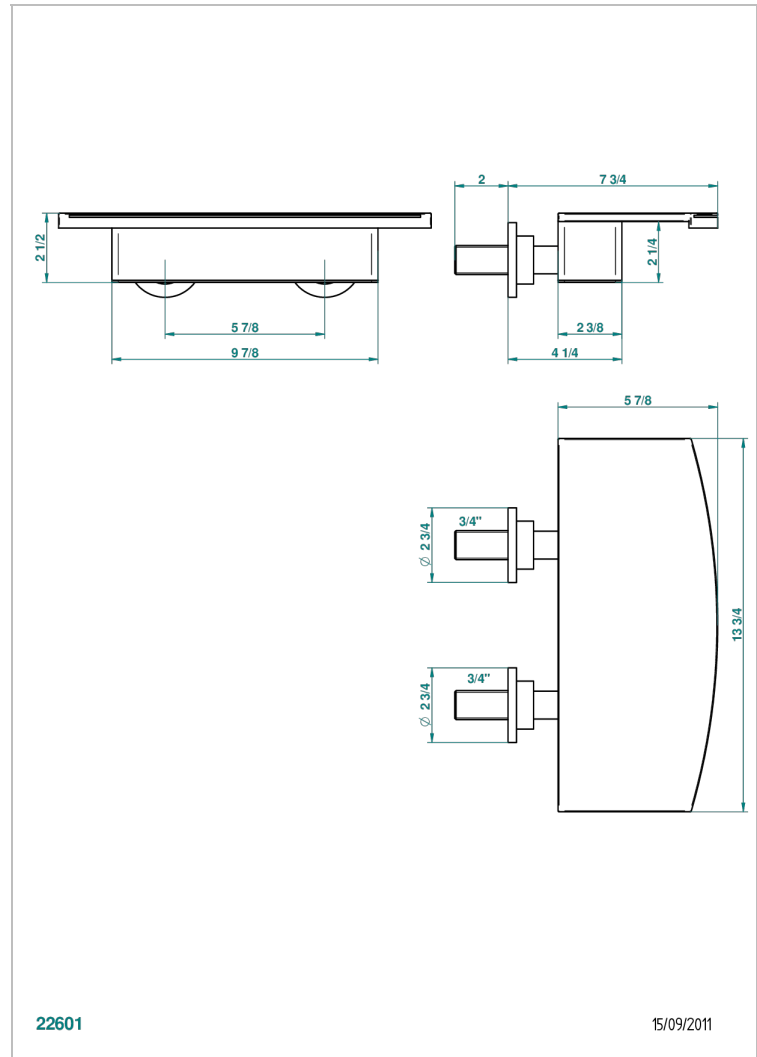

BAMBOU CLEAR CRYSTAL

A35-22NIA/E

Wall mounted waterfall bath spout, length: 350 mm

THG[®]
PARIS

22601

15/09/2011

CHARACTERISTIC

- Bambou Clear crystal
- Wall mounted waterfall bath spout, length: 350 mm