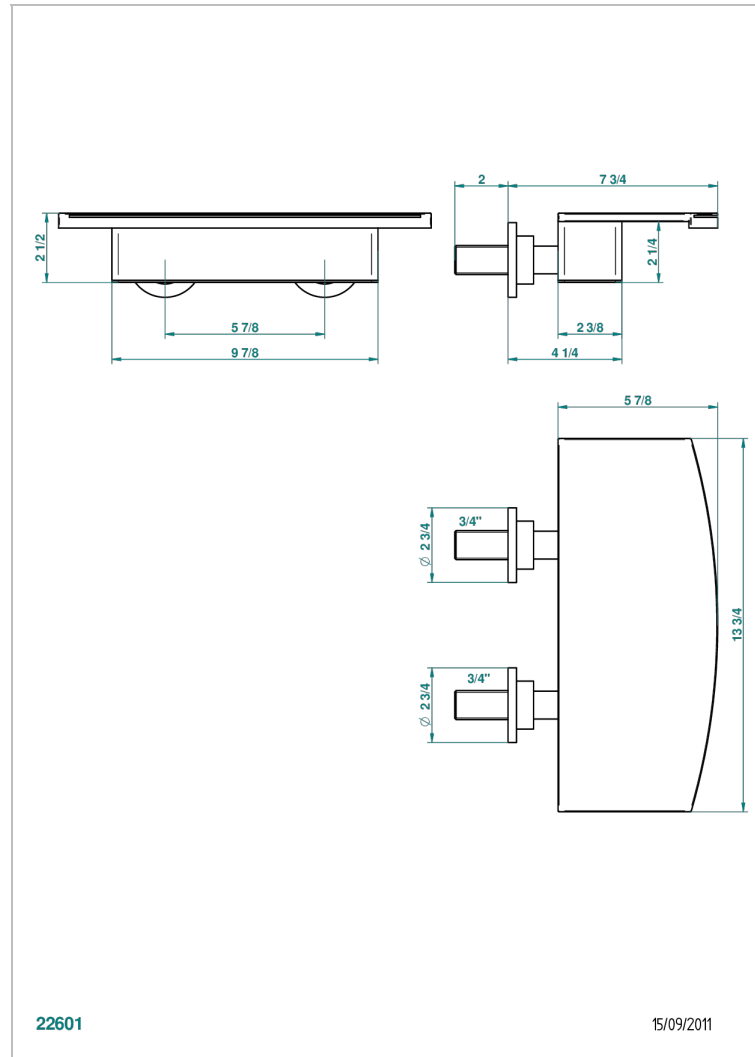

BAMBOU AMBER CRYSTAL

A34-22NIA/E

Wall mounted waterfall bath spout, length: 350 mm

22601

15/09/2011

CHARACTERISTIC

- Bambou Amber crystal
- Wall mounted waterfall bath spout, length: 350 mm

AVAILABLE FINITIONS