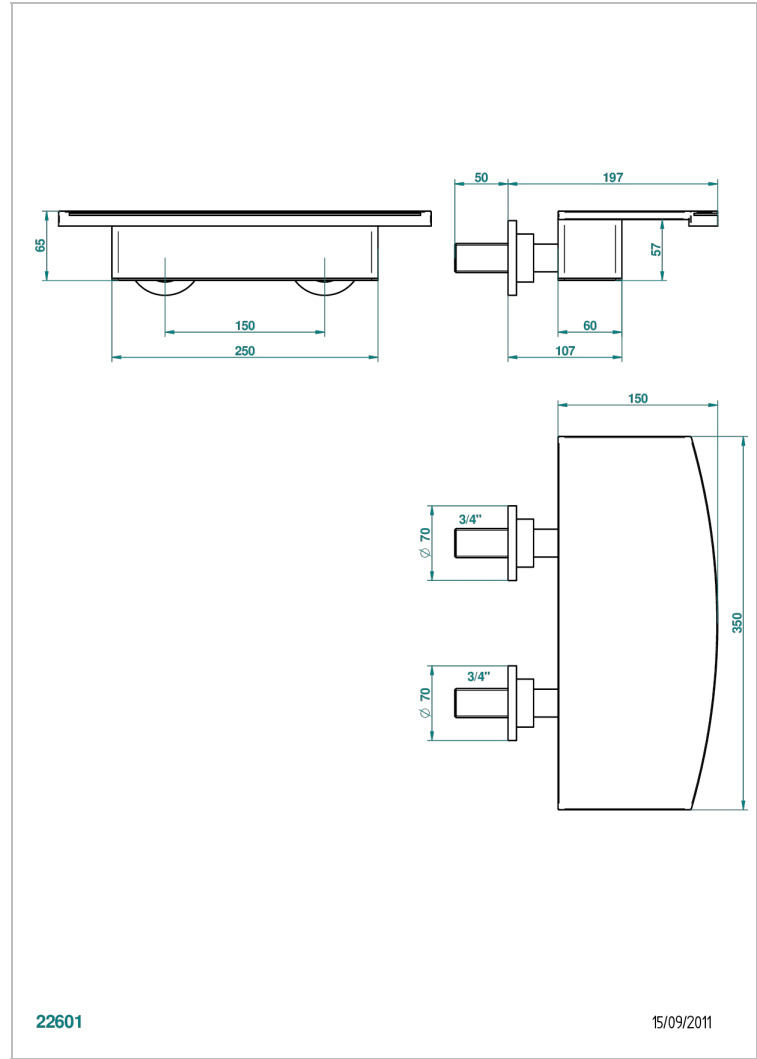

BAMBOU AMBER CRYSTAL

A34-22NIA/E

Wall mounted waterfall bath spout, length: 350 mm

THG[®]
PARIS

CHARACTERISTIC

- Bambou Amber crystal
- Wall mounted waterfall bath spout, length: 350 mm

AVAILABLE FINITIONS

Antique nickel - H28
Black ceram - D30
Blush PVD - H62
Brass color PVD - H49
Brown bronze color PVD - F33
Gold color PVD - H52