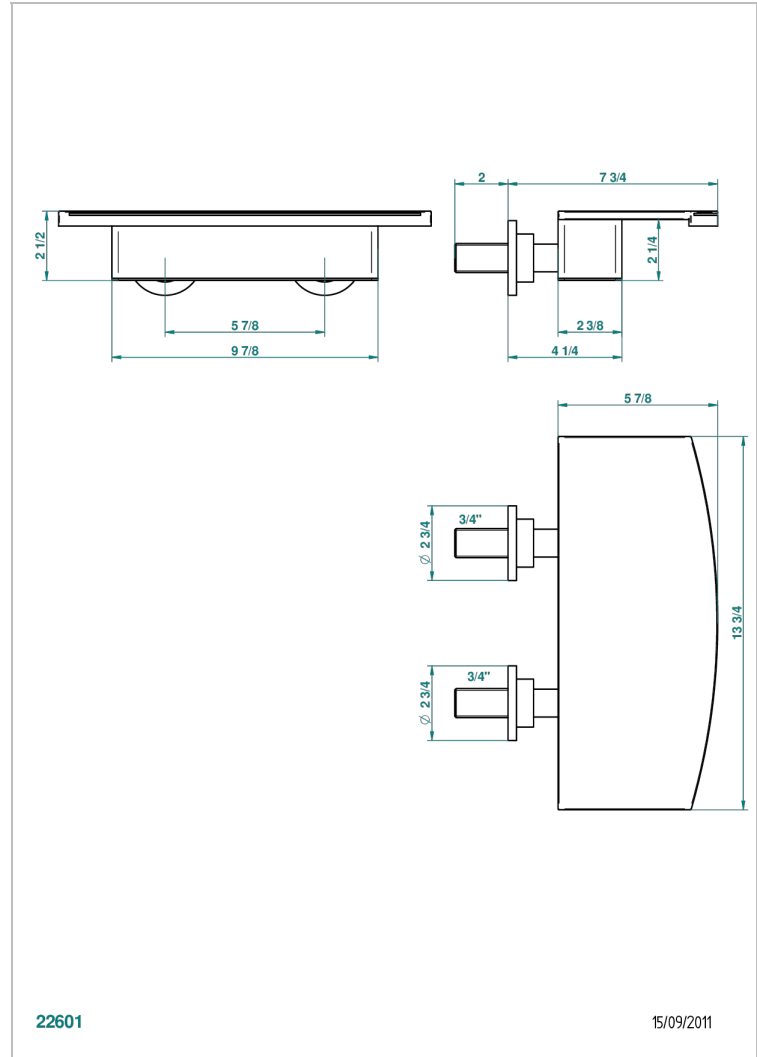

BAMBOU AMBER CRYSTAL

A34-22NIA/E

Wall mounted waterfall bath spout, length: 350 mm

22601

15/09/2011

CHARACTERISTIC

- Bambo Amber crystal
- Wall mounted waterfall bath spout, length: 350 mm

AVAILABLE FINITIONS