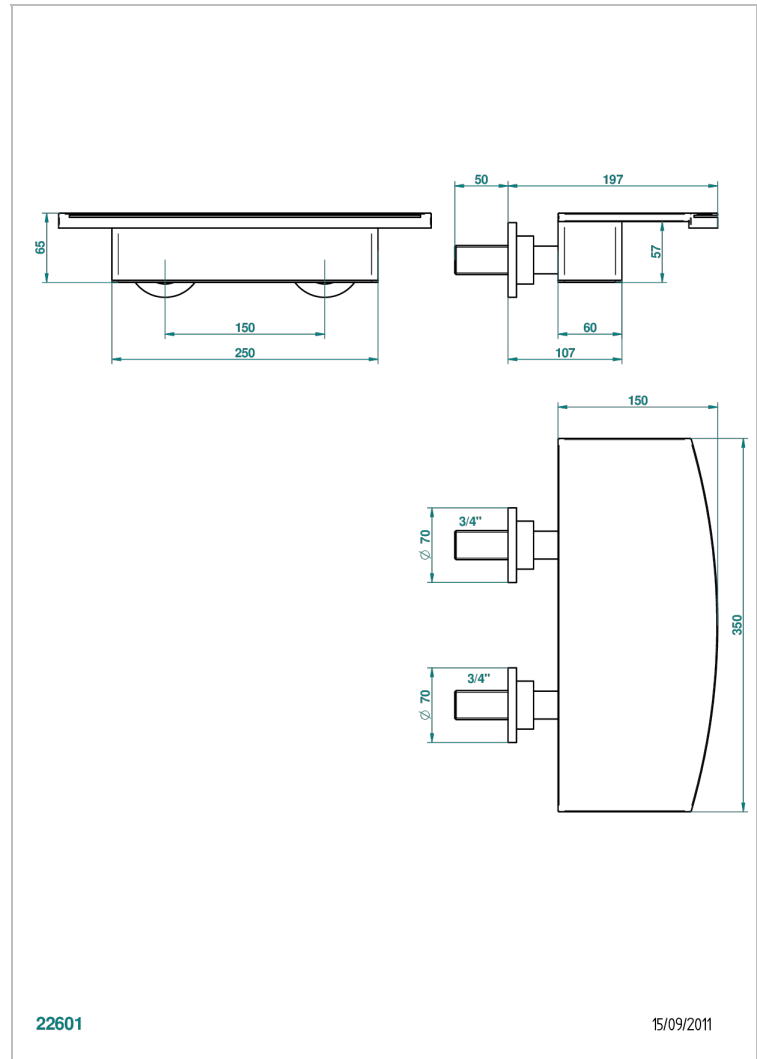

BAMBOU AMBER CRYSTAL

A34-22NIA/E

Wall mounted waterfall bath spout, length: 350 mm

THG[®]
PARIS

22601

15/09/2011

CHARACTERISTIC

- Bambou Amber crystal
- Wall mounted waterfall bath spout, length: 350 mm