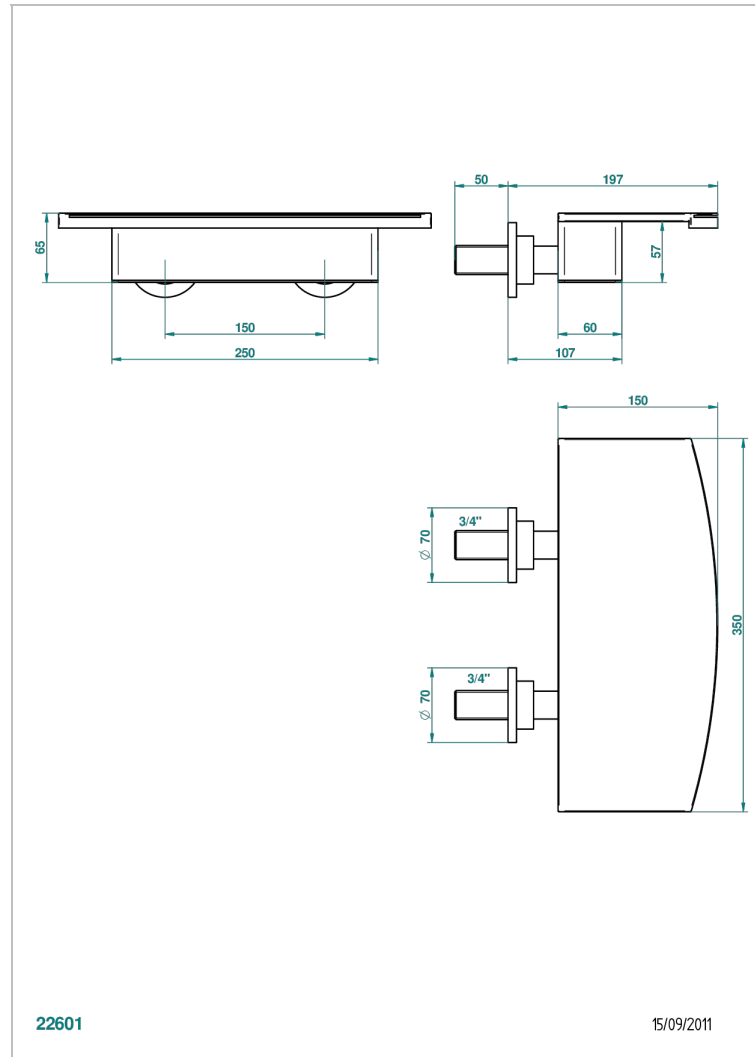

# BAMBOU BLACK CRYSTAL

A33-22NIA/E

Waterfall bath spout, wall mounted, 13.3/4"

THG<sup>®</sup>  
PARIS

## CHARACTERISTIC

- Bambou Black crystal
- Waterfall bath spout, wall mounted, 13.3/4"