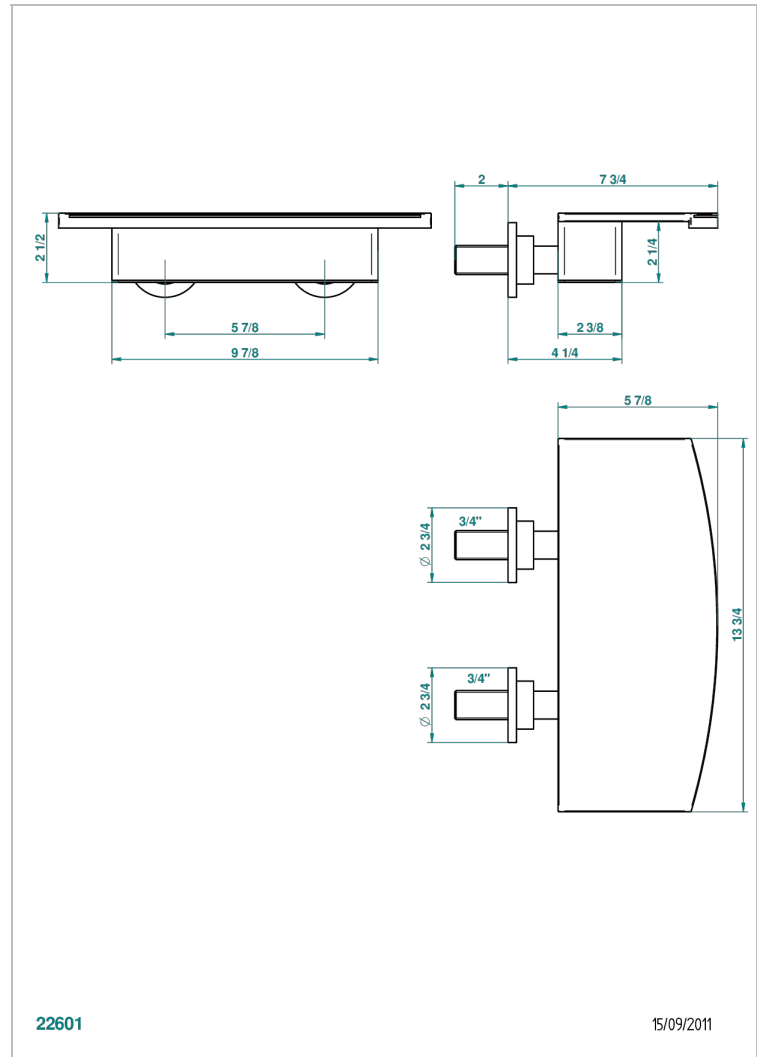

# BAMBOU BLACK CRYSTAL

A33-22NIA/E

Waterfall bath spout, wall mounted, 13.3/4"

THG<sup>®</sup>  
PARIS

22601

15/09/2011

## CHARACTERISTIC

- Bambou Black crystal
- Waterfall bath spout, wall mounted, 13.3/4"