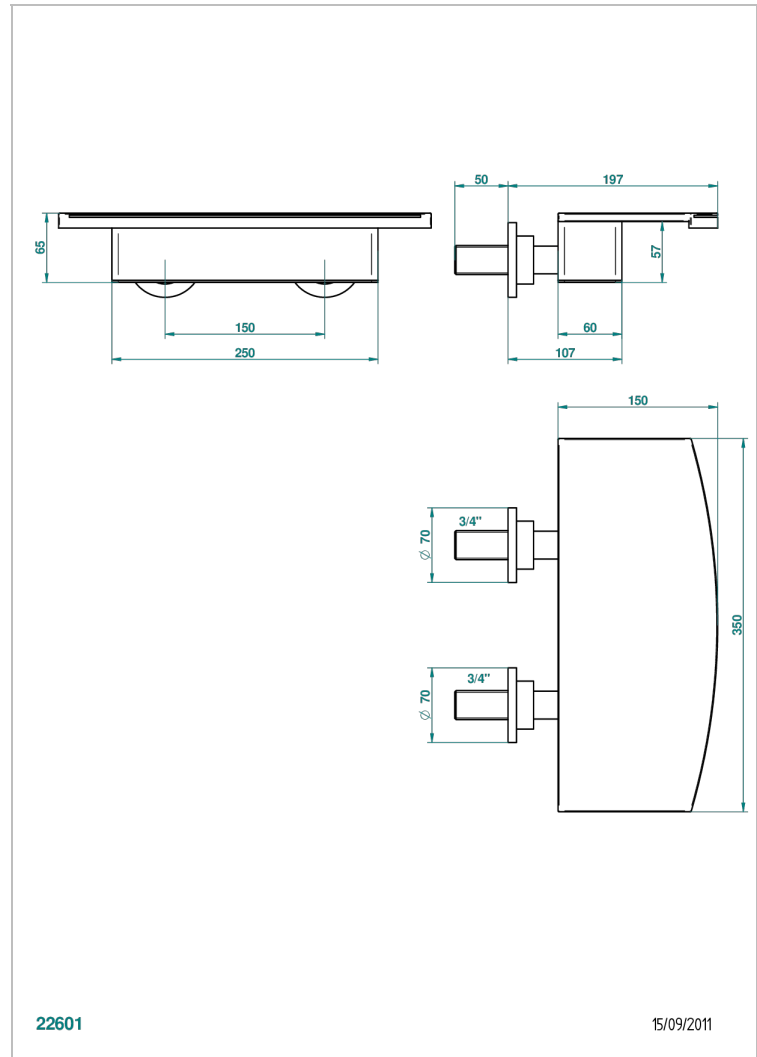

# BAMBOU BLACK CRYSTAL

A33-22NIA/E

Wall mounted waterfall bath spout, length: 350 mm

22601

15/09/2011

## CHARACTERISTIC

- Bambou Black crystal
- Wall mounted waterfall bath spout, length: 350 mm