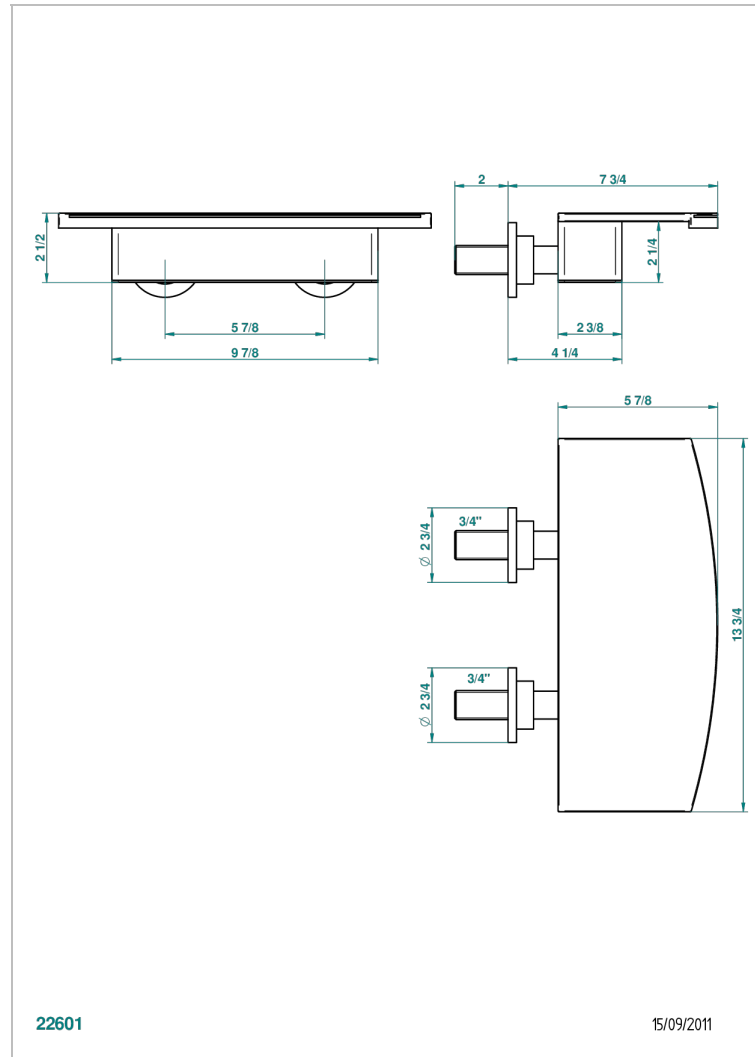

BAMBOU BLACK CRYSTAL

A33-22NIA/E

Wall mounted waterfall bath spout, length: 350 mm

CHARACTERISTIC

- Bambou Black crystal
- Wall mounted waterfall bath spout, length: 350 mm

AVAILABLE FINITIONS

Antique nickel - H28
Black ceram - D30
Blush PVD - H62
Brass color PVD - H49
Brown bronze color PVD - F33
Gold color PVD - H52