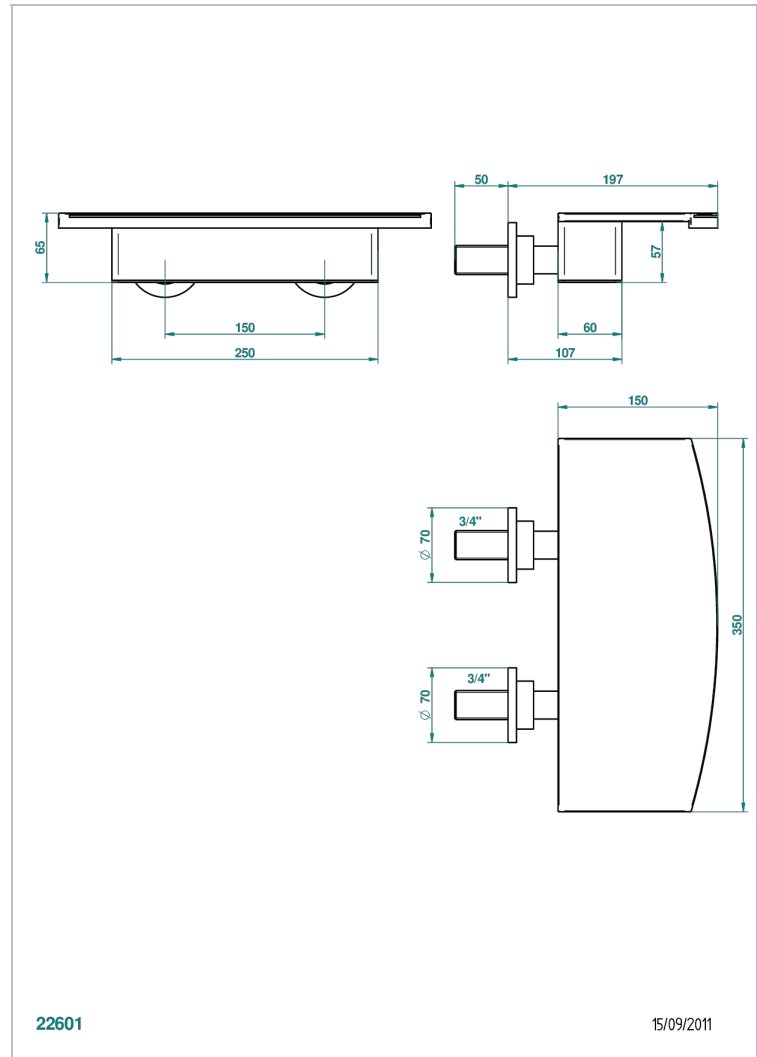

BAMBOU BLACK CRYSTAL

A33-22NIA/E

Wall mounted waterfall bath spout, length: 350 mm

THG[®]
PARIS

22601

15/09/2011

CHARACTERISTIC

- Bambou Black crystal
- Wall mounted waterfall bath spout, length: 350 mm