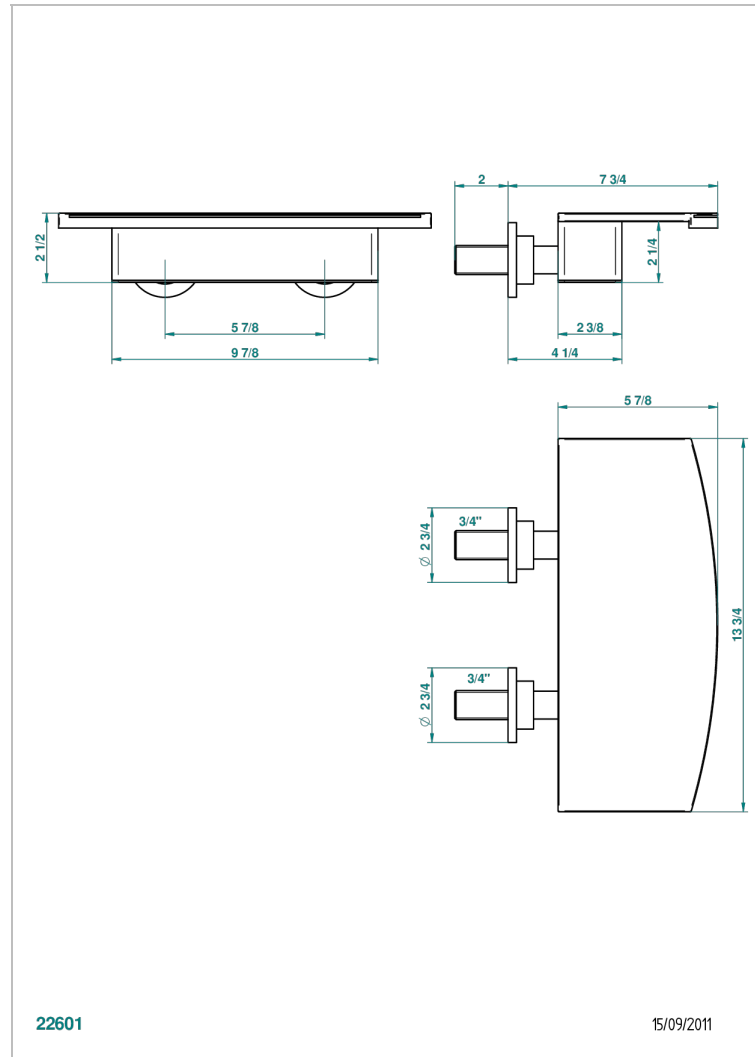

BAMBOU BLACK CRYSTAL

A33-22NIA/E

Wall mounted waterfall bath spout, length: 350 mm

22601

15/09/2011

CHARACTERISTIC

- Bambou Black crystal
- Wall mounted waterfall bath spout, length: 350 mm

AVAILABLE FINITIONS