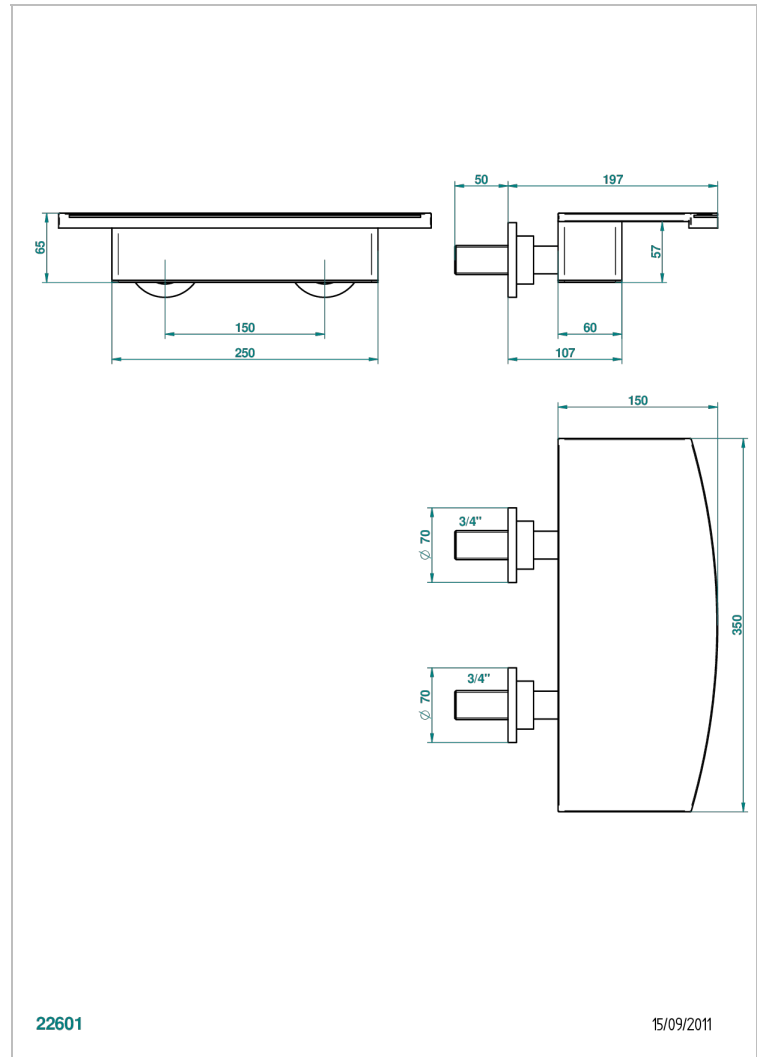

BAMBOU BLACK CRYSTAL

A33-22NIA/E

Wall mounted waterfall bath spout, length: 350 mm

THG[®]
PARIS

CHARACTERISTIC

- Bambou Black crystal
- Wall mounted waterfall bath spout, length: 350 mm

AVAILABLE FINITIONS

Antique nickel - H28
Black ceram - D30
Blush PVD - H62
Brass color PVD - H49
Brown bronze color PVD - F33
Gold color PVD - H52