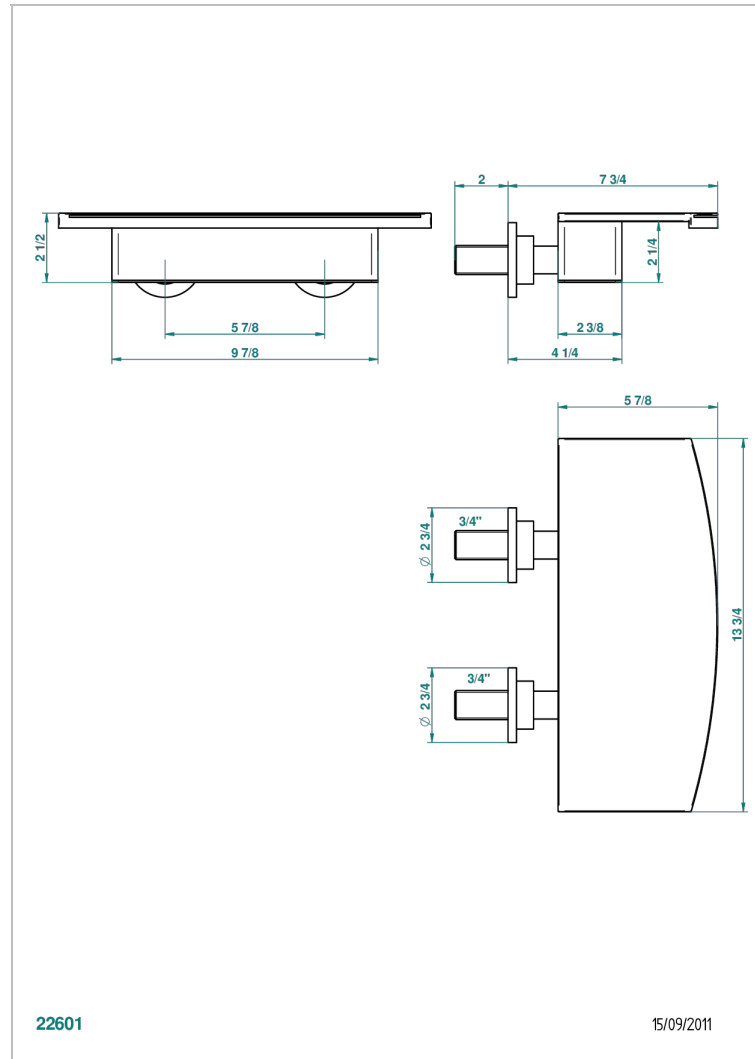

BAMBOU BLACK CRYSTAL

A33-22NIA/E

Wall mounted waterfall bath spout, length: 350 mm

22601

15/09/2011

CHARACTERISTIC

- Bambou Black crystal
- Wall mounted waterfall bath spout, length: 350 mm

AVAILABLE FINITIONS