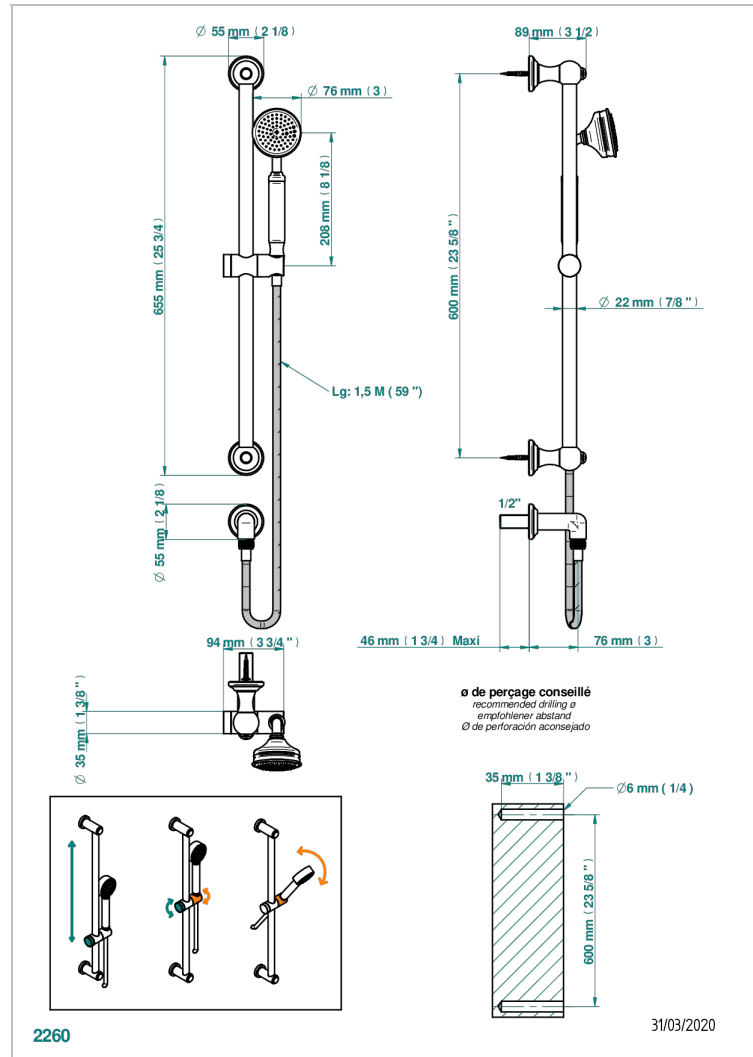

CHARLESTON WITH LEVER

G75-58

Wall mounted stylised handshower, sidebar, hose, hook and elbow

CHARACTERISTIC

- Charleston with lever
- Wall mounted stylised handshower, sidebar, hose, hook and elbow

TECHNICAL SPECS

- Recommandé : 3 bars (max. 5 bars) - Advised : 43,5 psi (max. 72 psi)
- 9,5 l/min à 3 bars (2.5 gpm at 43.5 psi)

AVAILABLE FINITIONS

Antique nickel - H28
Black ceram - D30
Blush PVD - H62
Brass color PVD - H49
Brown bronze color PVD - F33
Gold color PVD - H52