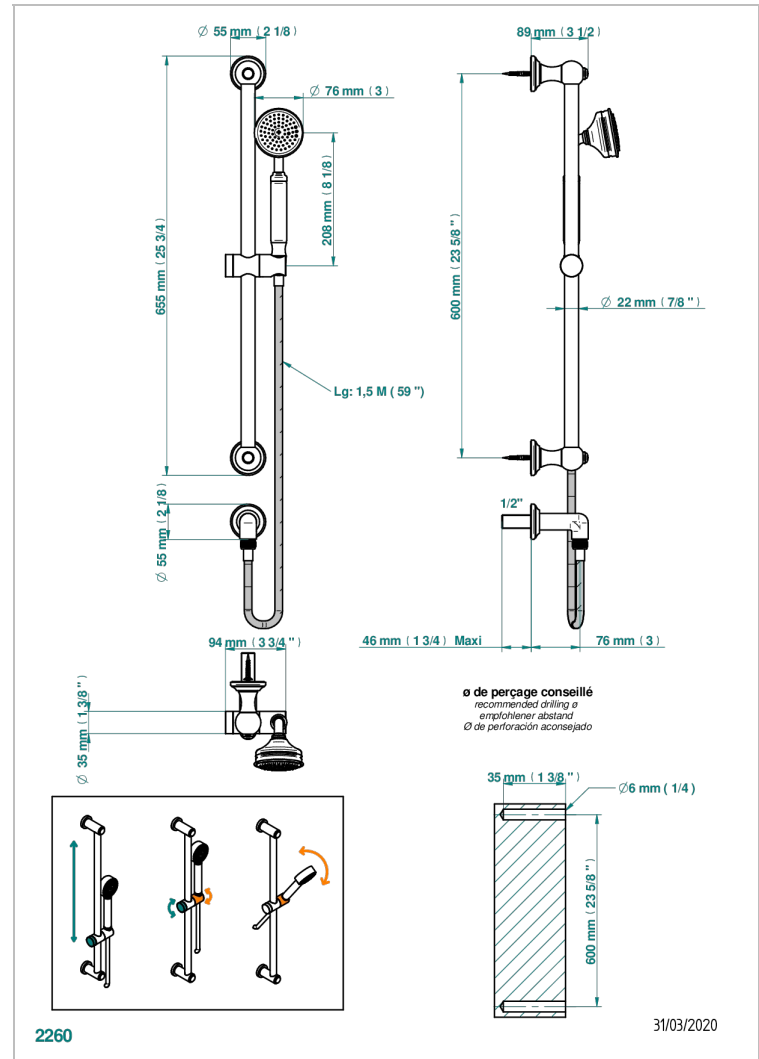

# CHARLESTON WITH LEVER

G75-58

Wall mounted stylised handshower, slidebar, hose, hook and elbow

## CHARACTERISTIC

- Charleston with lever
- Wall mounted stylised handshower, slidebar, hose, hook and elbow

## TECHNICAL SPECS

- Recommandé : 3 bars (max. 5 bars) - Advised : 43,5 psi (max. 72 psi)
- 9,5 l/min à 3 bars (2.5 gpm at 43.5 psi)