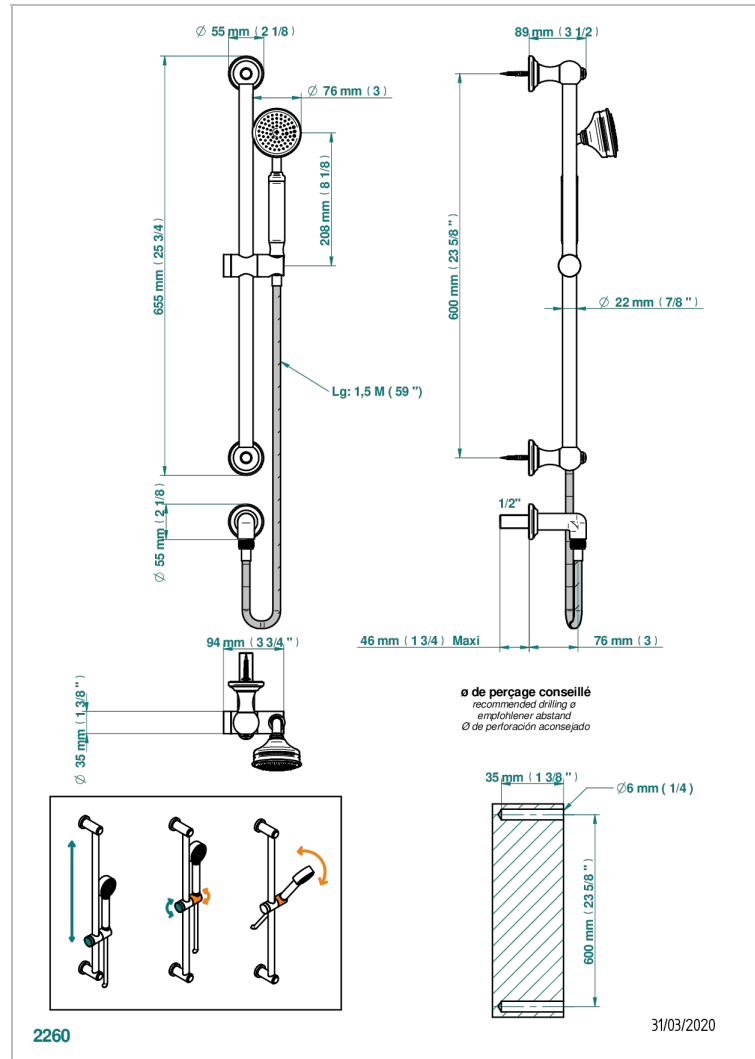

CHARLESTON WITH LEVER

G75-58

Wall mounted stylised handshower, sidebar, hose, hook and elbow

CHARACTERISTIC

- Charleston with lever
- Wall mounted stylised handshower, sidebar, hose, hook and elbow

TECHNICAL SPECS

- Recommandé : 3 bars (max. 5 bars) - Advised : 43,5 psi (max. 72 psi)
- 9,5 l/min à 3 bars (2.5 gpm at 43.5 psi)

AVAILABLE FINITIONS

Antique nickel - H28
Black ceram - D30
Blush PVD - H62
Brass color PVD - H49
Brown bronze color PVD - F33
Gold color PVD - H52