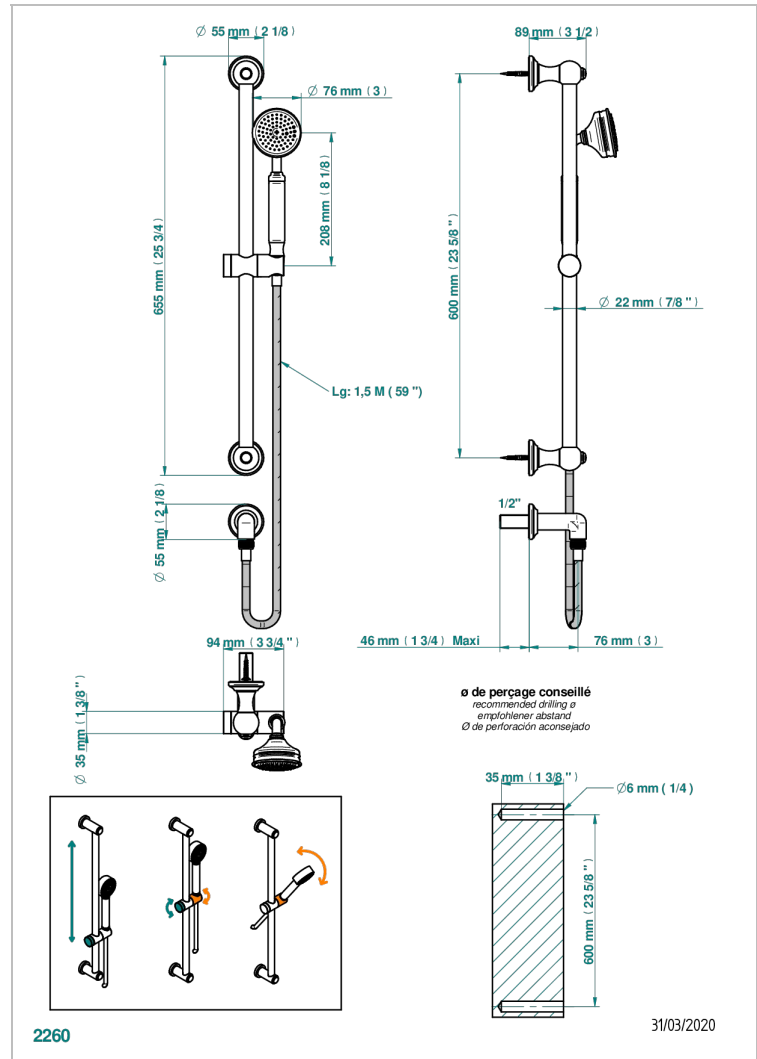

Wall mounted stylised handshower, sidebar, hose, hook and elbow

CHARACTERISTIC

- Charleston
- Wall mounted stylised handshower, sidebar, hose, hook and elbow

TECHNICAL SPECS

- Recommandé : 3 bars (max. 5 bars) - Advised : 43,5 psi (max. 72 psi)
- 9,5 l/min à 3 bars (2.5 gpm at 43.5 psi)

AVAILABLE FINITIONS

Antique nickel - H28
Black ceram - D30
Blush PVD - H62
Brass color PVD - H49
Brown bronze color PVD - F33
Gold color PVD - H52

Graphite PVD - H64
Lacquered light bronze - D01
Matt Umber PVD - H67
Matt blush PVD - H60
Matt brass color PVD - H50
Matt brown bronze color PVD - F34