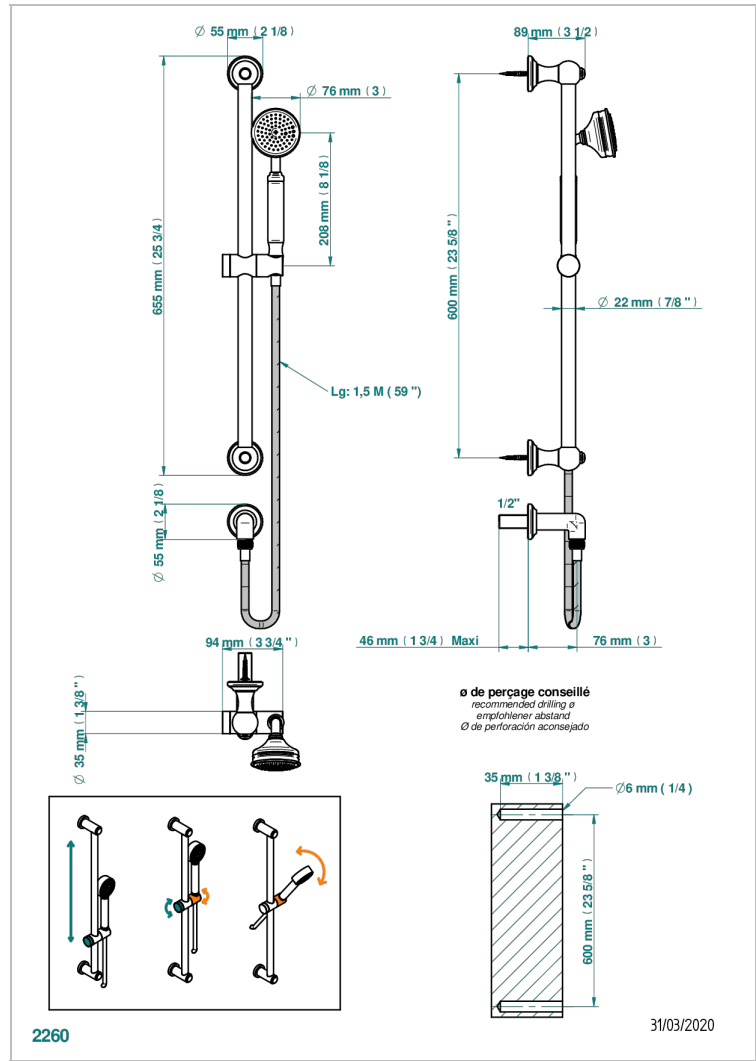

# 1900 WITH LEVER

G28-58

THG<sup>®</sup>  
PARIS

Wall mounted stylised handshower, sidebar, hose, hook and elbow

## CHARACTERISTIC

- 1900 with lever
- Wall mounted stylised handshower, sidebar, hose, hook and elbow

## TECHNICAL SPECS

- Recommandé : 3 bars (max. 5 bars) - Advised : 43,5 psi (max. 72 psi)
- 9,5 l/min à 3 bars (2.5 gpm at 43.5 psi)