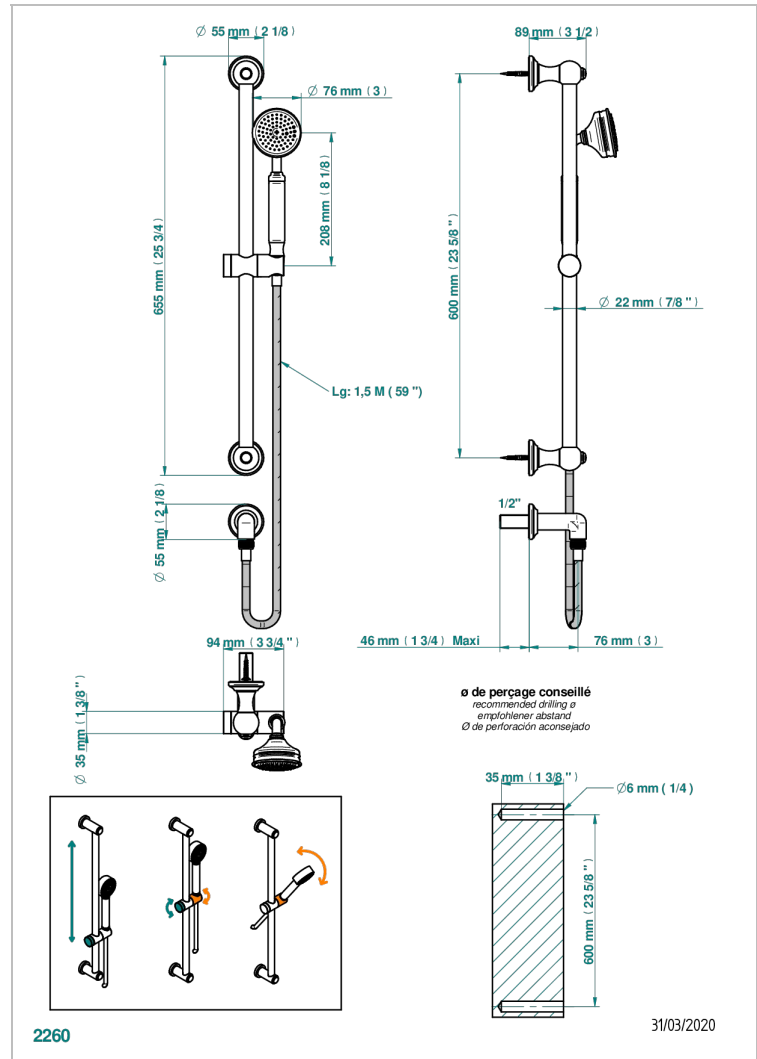

1900 WITH LEVER

G28-58

Wall mounted stylised handshower, sidebar, hose, hook and elbow

CHARACTERISTIC

- 1900 with lever
- Wall mounted stylised handshower, sidebar, hose, hook and elbow

TECHNICAL SPECS

- Recommandé : 3 bars (max. 5 bars) - Advised : 43,5 psi (max. 72 psi)
- 9,5 l/min à 3 bars (2.5 gpm at 43.5 psi)

AVAILABLE FINITIONS

Antique nickel - H28
Black ceram - D30
Blush PVD - H62
Brass color PVD - H49
Brown bronze color PVD - F33
Gold color PVD - H52

Graphite PVD - H64
Lacquered light bronze - D01
Matt Umber PVD - H67
Matt blush PVD - H60
Matt brass color PVD - H50
Matt brown bronze color PVD - F34