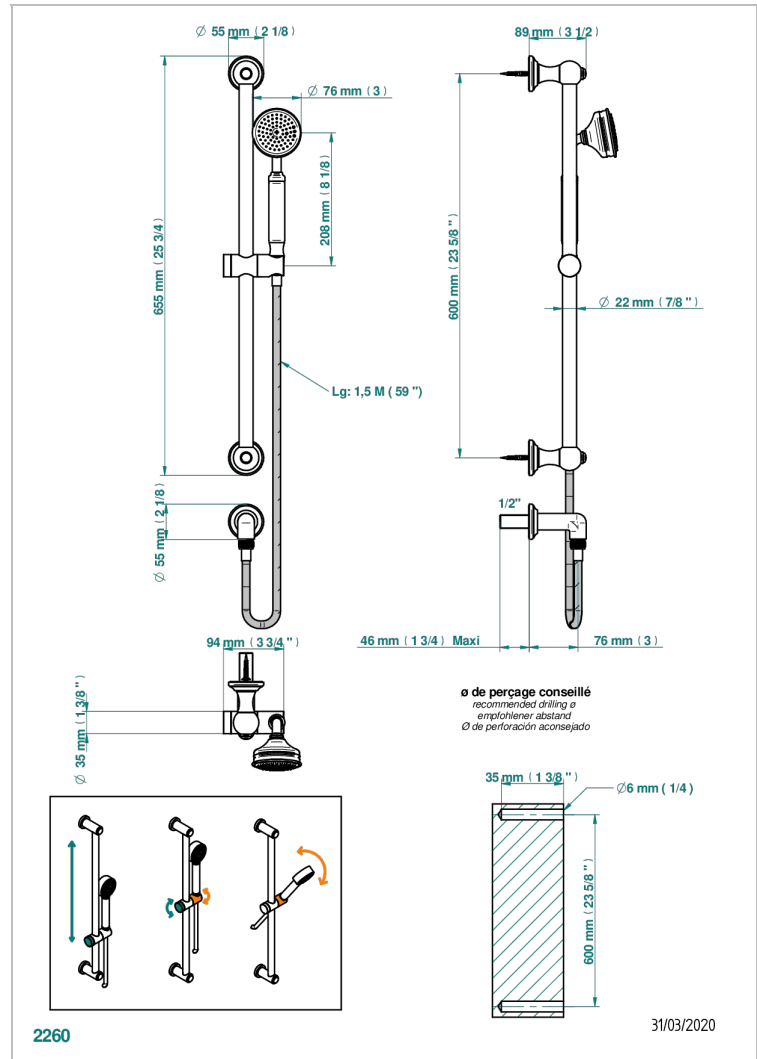

# 1900 WITH LEVER

G28-58

Wall mounted stylised handshower, sidebar, hose, hook and elbow

## CHARACTERISTIC

- 1900 with lever
- Wall mounted stylised handshower, sidebar, hose, hook and elbow

## TECHNICAL SPECS

- Recommandé : 3 bars (max. 5 bars) - Advised : 43,5 psi (max. 72 psi)
- 9,5 l/min à 3 bars (2.5 gpm at 43.5 psi)