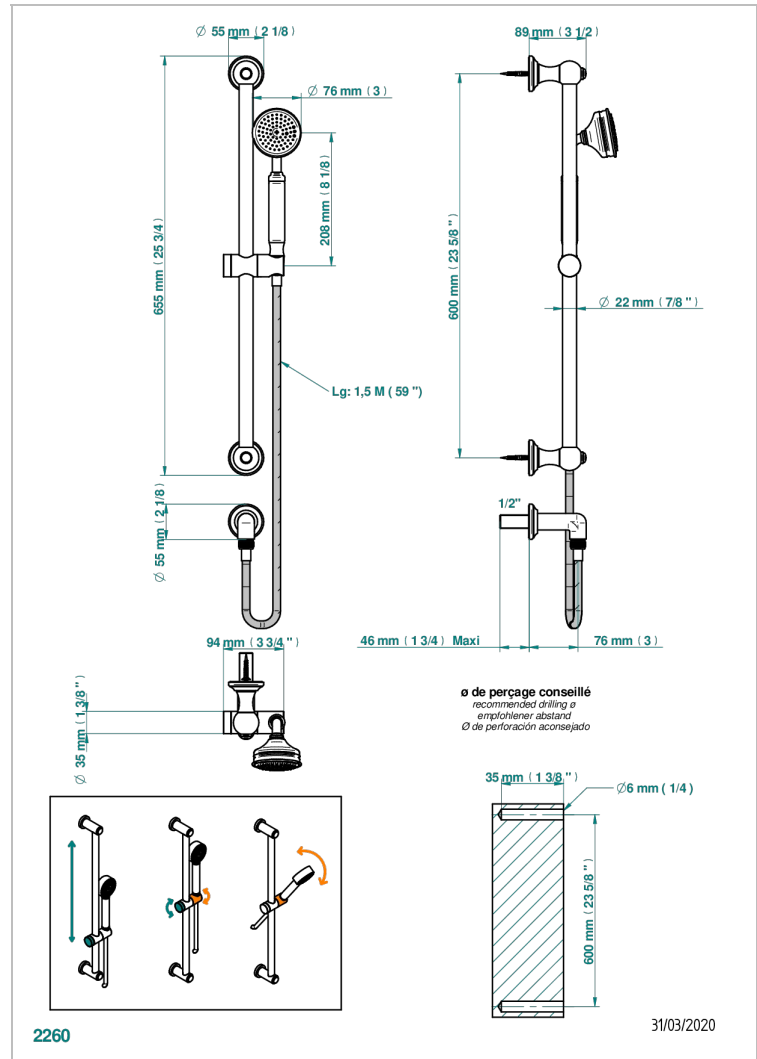

1900

G25-58

Wall mounted stylised handshower, sidebar, hose, hook and elbow

CHARACTERISTIC

- 1900
- Wall mounted stylised handshower, sidebar, hose, hook and elbow

TECHNICAL SPECS

- Recommandé : 3 bars (max. 5 bars) - Advised : 43,5 psi (max. 72 psi)
- 9,5 l/min à 3 bars (2.5 gpm at 43.5 psi)

AVAILABLE FINITIONS

Antique nickel - H28
Black ceram - D30
Blush PVD - H62
Brass color PVD - H49
Brown bronze color PVD - F33
Gold color PVD - H52

Graphite PVD - H64
Lacquered light bronze - D01
Matt Umber PVD - H67
Matt blush PVD - H60
Matt brass color PVD - H50
Matt brown bronze color PVD - F34