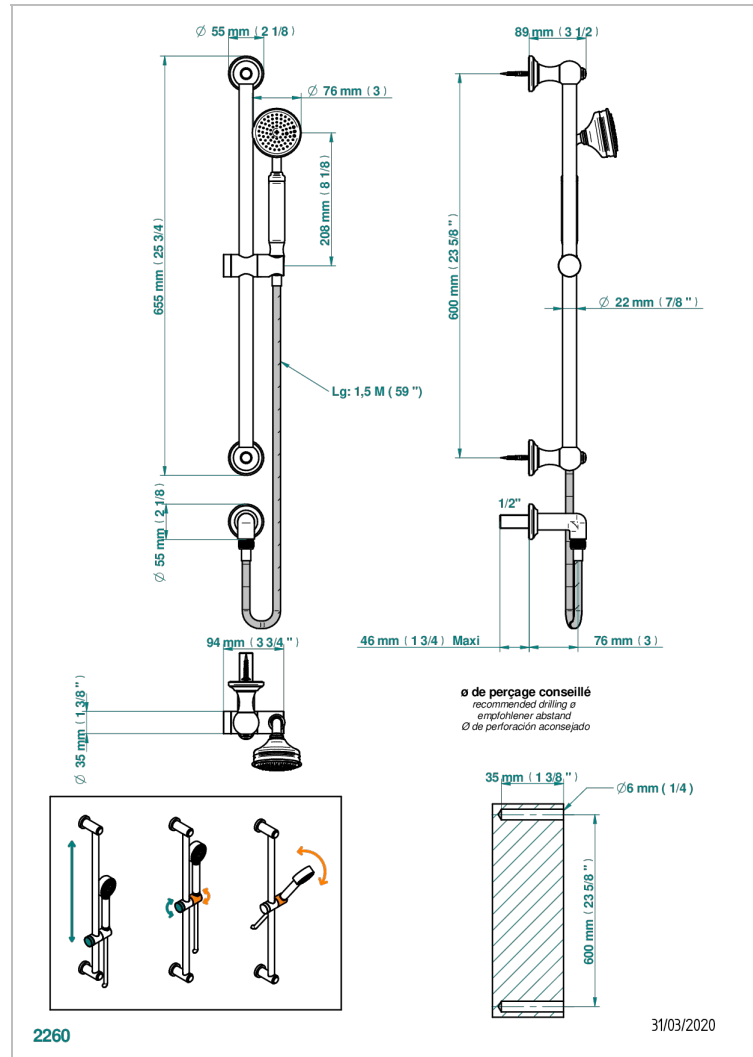

1900

G25-58

Wall mounted stylised handshower, sidebar, hose, hook and elbow

CHARACTERISTIC

- 1900
- Wall mounted stylised handshower, sidebar, hose, hook and elbow

TECHNICAL SPECS

- Recommandé : 3 bars (max. 5 bars) - Advised : 43,5 psi (max. 72 psi)
- 9,5 l/min à 3 bars (2.5 gpm at 43.5 psi)

AVAILABLE FINITIONS

Antique nickel - H28
Black ceram - D30
Blush PVD - H62
Brass color PVD - H49
Brown bronze color PVD - F33
Gold color PVD - H52

Graphite PVD - H64
Lacquered light bronze - D01
Matt Umber PVD - H67
Matt blush PVD - H60
Matt brass color PVD - H50
Matt brown bronze color PVD - F34