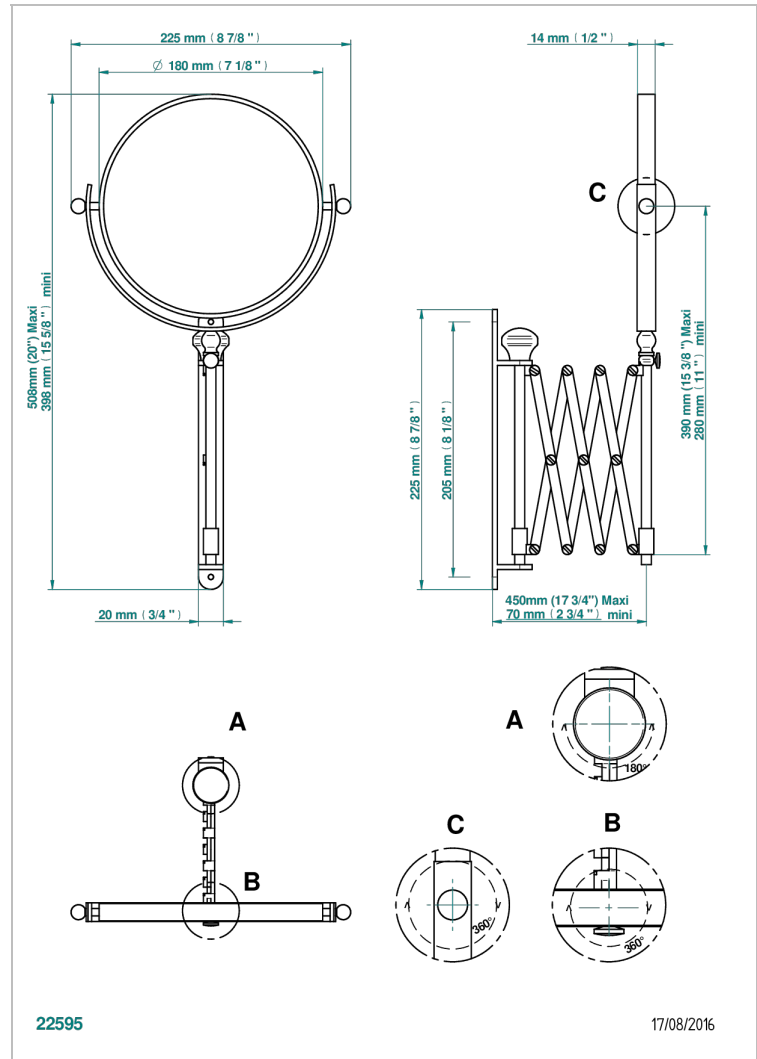

LION'S HEAD

G99-668

Extendable shaving mirror, reversible with 1 magnifying side (not available in PVD finishes)

THG[®]
PARIS

CHARACTERISTIC

- Lion's head
- Extendable shaving mirror, reversible with 1 magnifying side (not available in PVD finishes)

AVAILABLE FINITIONS

Chrome polished - A02
Chrome polished / gold polished - G02
Gold mat - F07
Gold polished - F01
Light coated bronze - D01
Matt chrome (American satin) - C02

Matt nickel (American satin) - C01
Nickel antique / Sovereign - H28
Nickel polished - B01
Soft gold - F30
Soft matt gold - F31