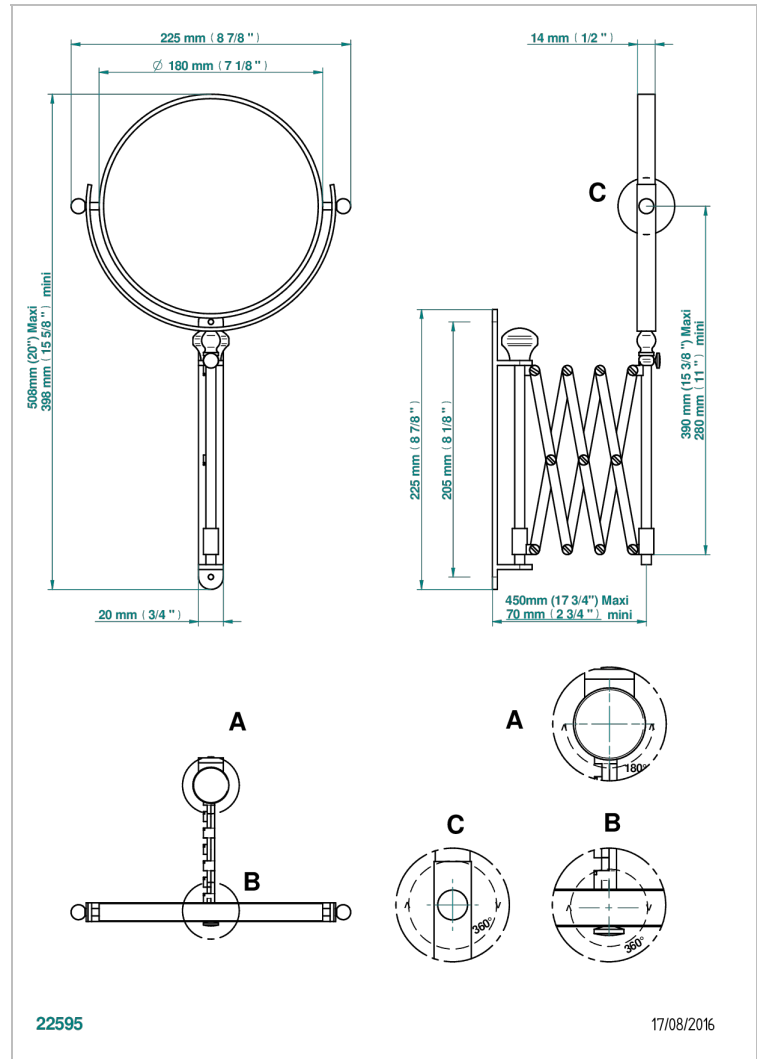

LION'S HEAD

G99-668

Extendable shaving mirror, reversible with 1 magnifying side, ø 200 mm (not available in PVD finishes)

THG[®]
PARIS

CHARACTERISTIC

- Lion's head
- Extendable shaving mirror, reversible with 1 magnifying side, ø 200 mm (not available in PVD finishes)

AVAILABLE FINITIONS

Antique nickel - H28
Lacquered light bronze - D01
Matt chrome - C02
Matt gold - F07
Matt nickel (color finish) - C01
Polished chrome (color finish) - A02

Polished chrome / Polished gold (color finish) - G02
Polished gold (color finish) - F01
Polished nickel - B01
Soft gold - F30
Soft matt gold - F31