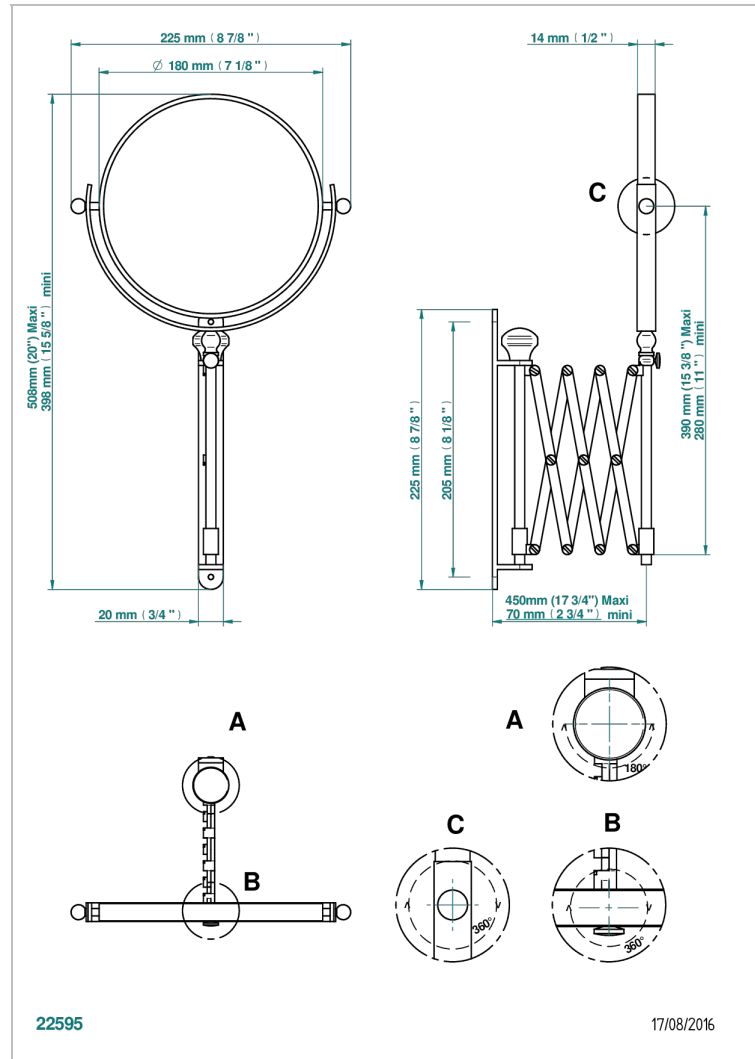

LION'S HEAD

G99-668

Extendable shaving mirror, reversible with 1 magnifying side, ø 200 mm (not available in PVD finishes)

THG[®]
PARIS

CHARACTERISTIC

- Lion's head
- Extendable shaving mirror, reversible with 1 magnifying side, ø 200 mm (not available in PVD finishes)

AVAILABLE FINITIONS

Antique nickel - H28
Lacquered light bronze - D01
Matt chrome - C02
Matt gold - F07
Matt nickel (color finish) - C01
Polished chrome (color finish) - A02

Polished chrome / Polished gold (color finish) - G02
Polished gold (color finish) - F01
Polished nickel - B01
Soft gold - F30
Soft matt gold - F31