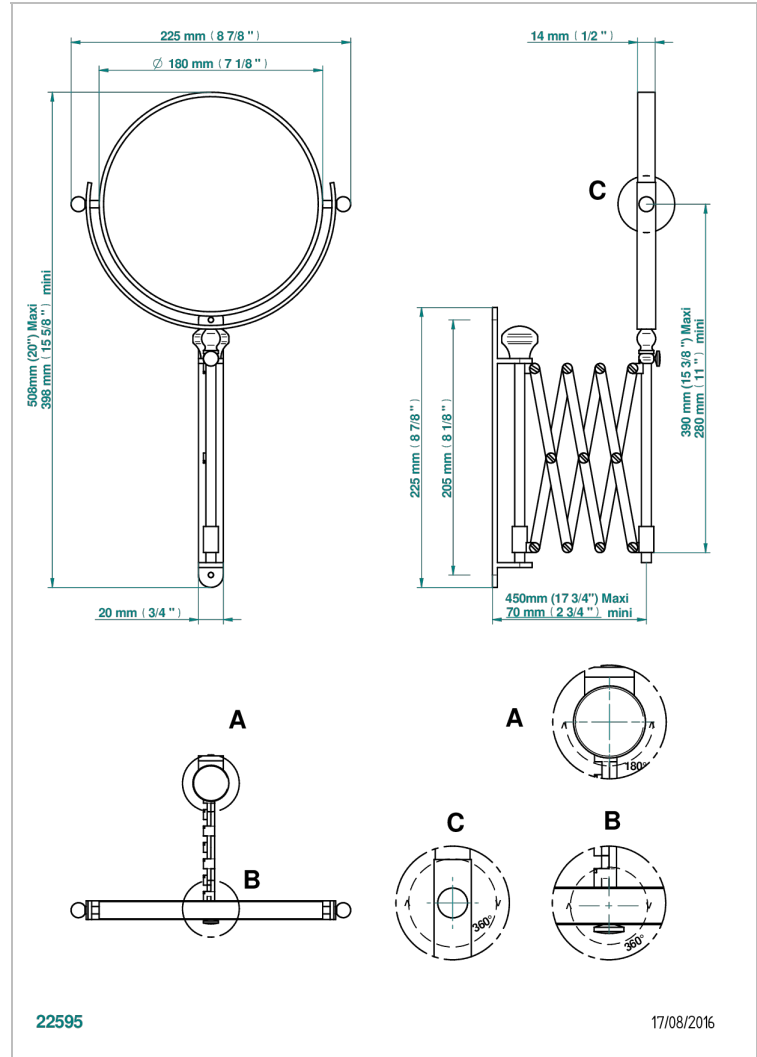

# GENERAL PRODUCTS

G00-668

Extendable shaving mirror, reversible with 1 magnifying side (not available in PVD finishes)

THG<sup>®</sup>  
PARIS

## CHARACTERISTIC

- General Products
- Extendable shaving mirror, reversible with 1 magnifying side (not available in PVD finishes)