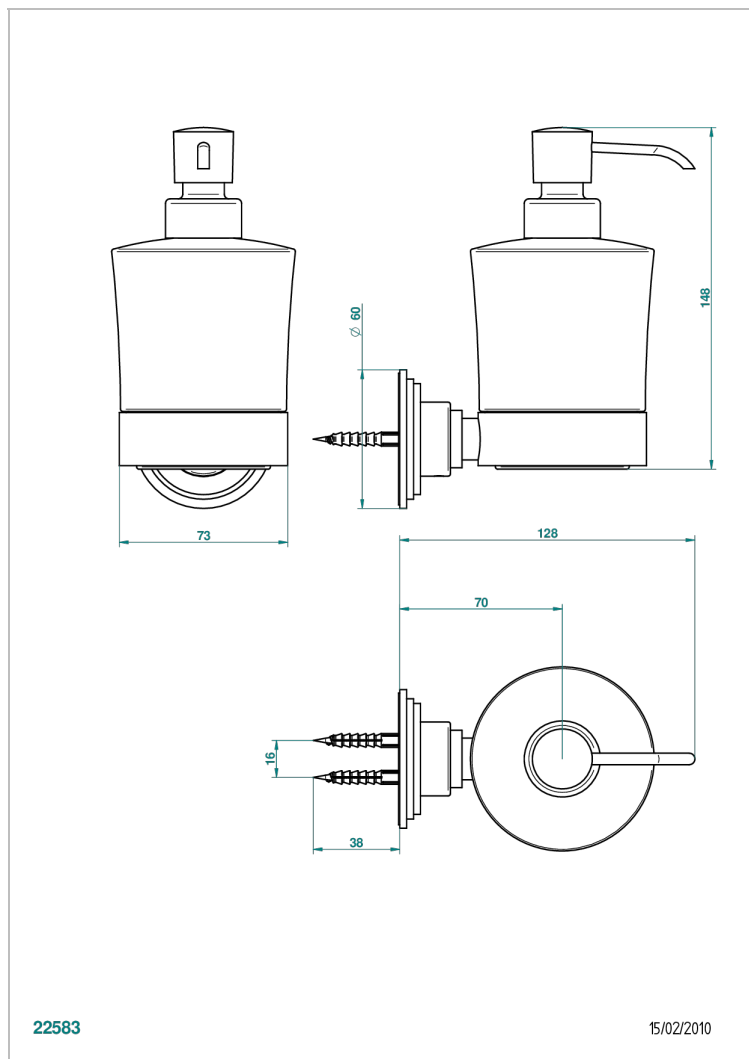

FRIVOLE WITH LEVER HANDLES

G2S-613

wall liquid soap dispenser

THG[®]
PARIS

CHARACTERISTIC

- Frivole with lever handles
- wall liquid soap dispenser

AVAILABLE FINITIONS

Black ceram - D30
Blush PVD - H62
Brass color PVD - H49
Brown bronze color PVD - F33
Chrome polished - A02
Chrome polished / gold polished - G02