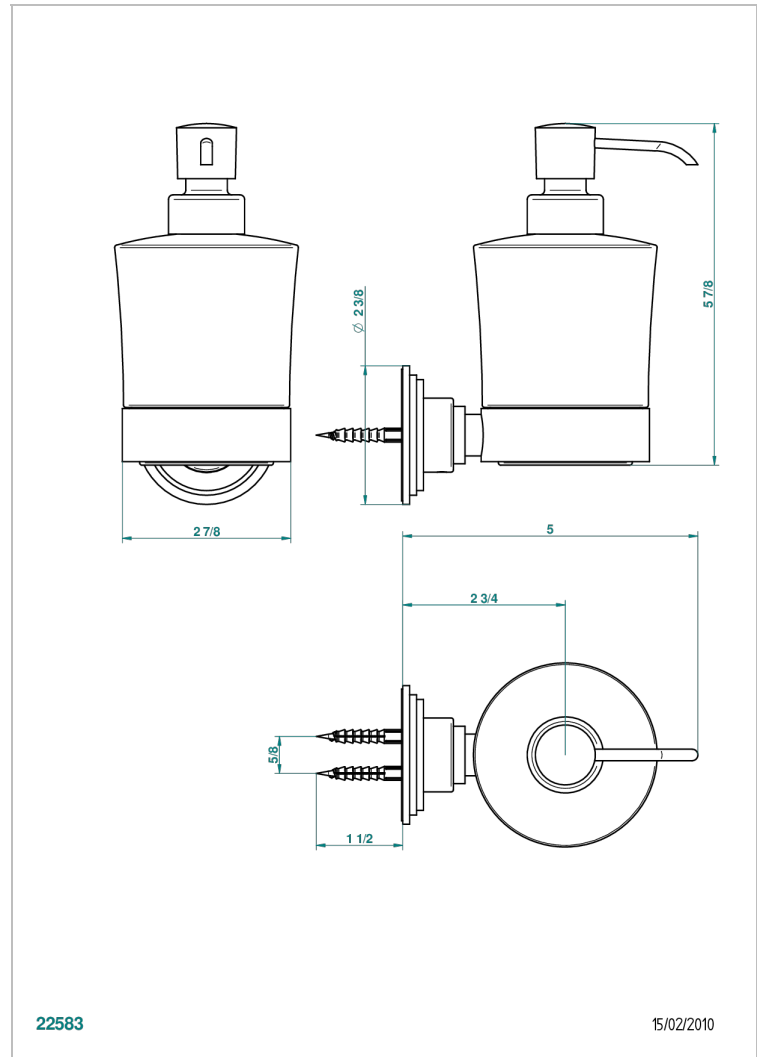

FRIVOLE WITH LEVER HANDLES

G2S-613

wall liquid soap dispenser

THG[®]
PARIS

CHARACTERISTIC

- Frivole with lever handles
- wall liquid soap dispenser

AVAILABLE FINITIONS

Black ceram - D30
Blush PVD - H62
Brass color PVD - H49
Brown bronze color PVD - F33
Chrome polished - A02
Chrome polished / gold polished - G02