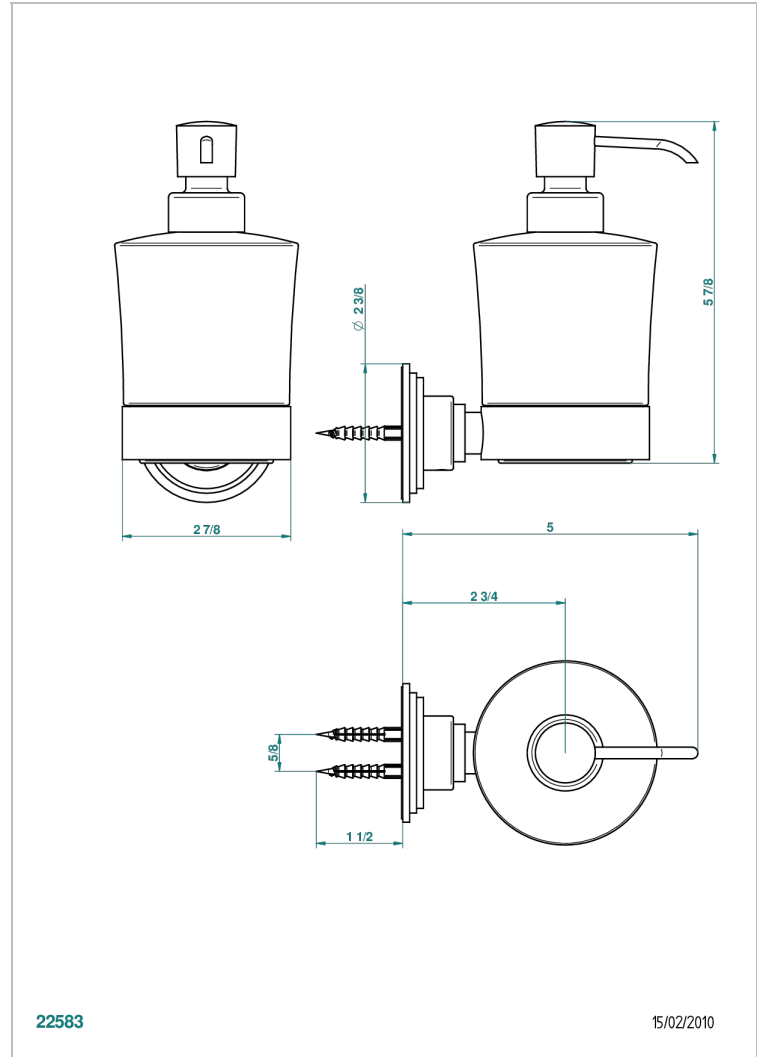

FRIVOLE

G2R-613

wall liquid soap dispenser

THG[®]
PARIS

CHARACTERISTIC

- Frivole
- wall liquid soap dispenser

AVAILABLE FINITIONS

Black ceram - D30
Blush PVD - H62
Brass color PVD - H49
Brown bronze color PVD - F33
Chrome polished - A02
Chrome polished / gold polished - G02