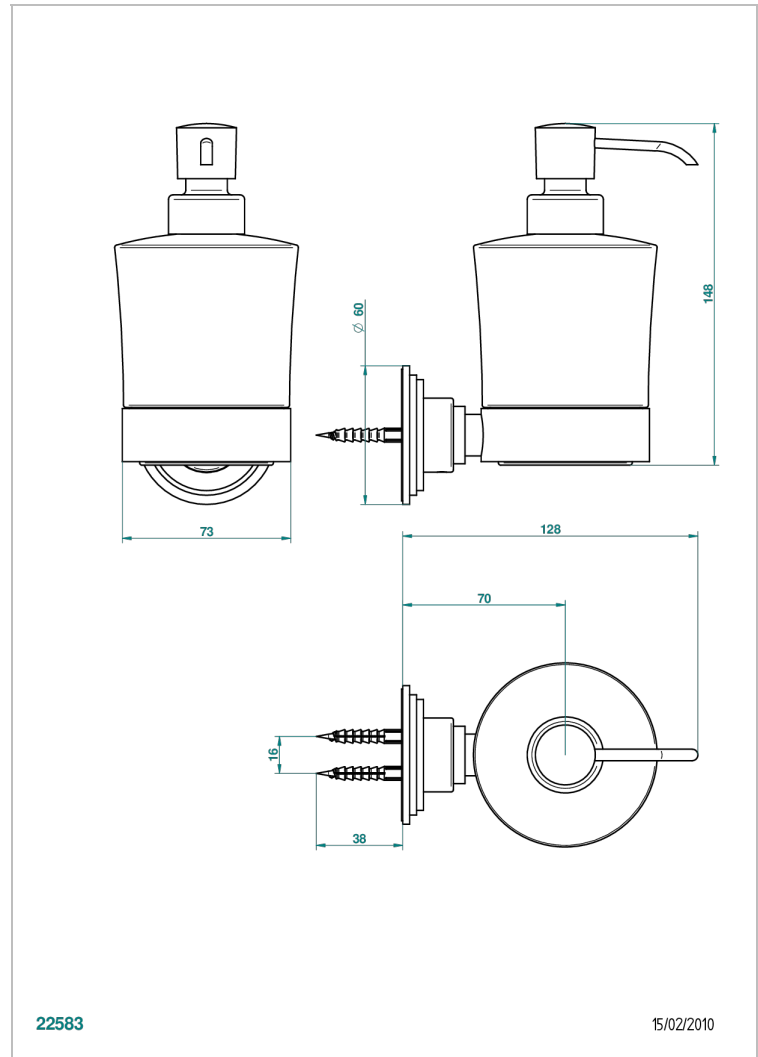

FROUFROU WITH LEVER HANDLES

G2P-613

wall liquid soap dispenser

THG[®]
PARIS

CHARACTERISTIC

- Froufrou with lever handles
- wall liquid soap dispenser

AVAILABLE FINITIONS

Black ceram - D30
Blush PVD - H62
Brass color PVD - H49
Brown bronze color PVD - F33
Chrome polished - A02
Chrome polished / gold polished - G02