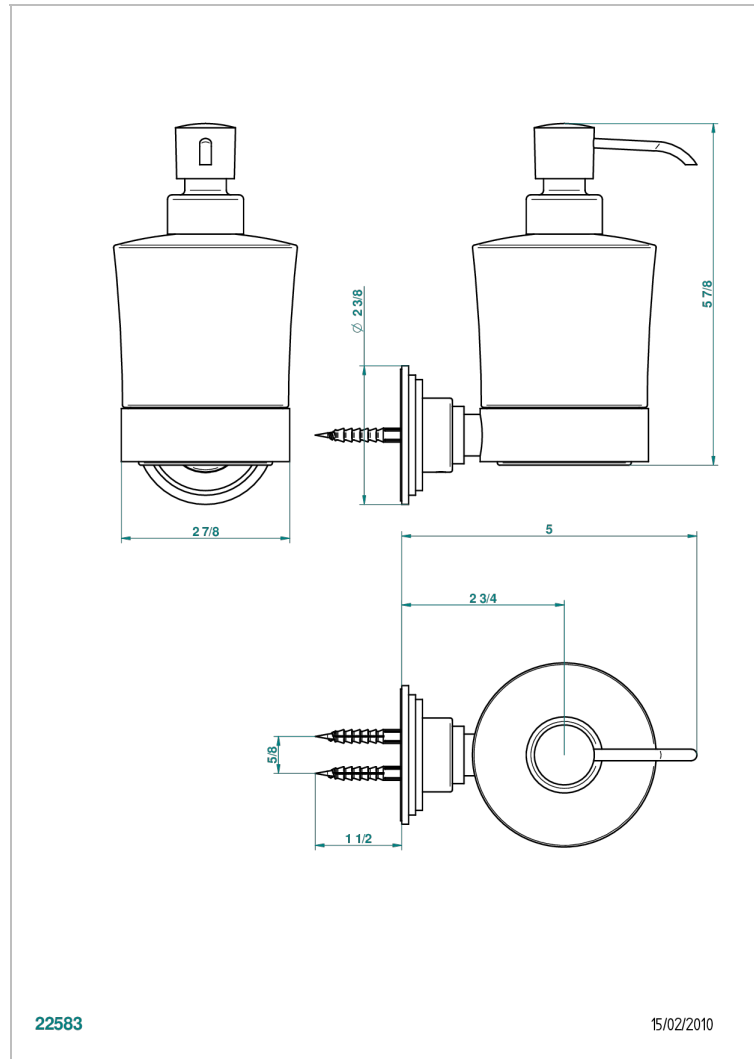

FROUFROU WITH LEVER HANDLES

G2P-613

wall liquid soap dispenser

THG[®]
PARIS

22583

15/02/2010

CHARACTERISTIC

- Froufrou with lever handles
- wall liquid soap dispenser