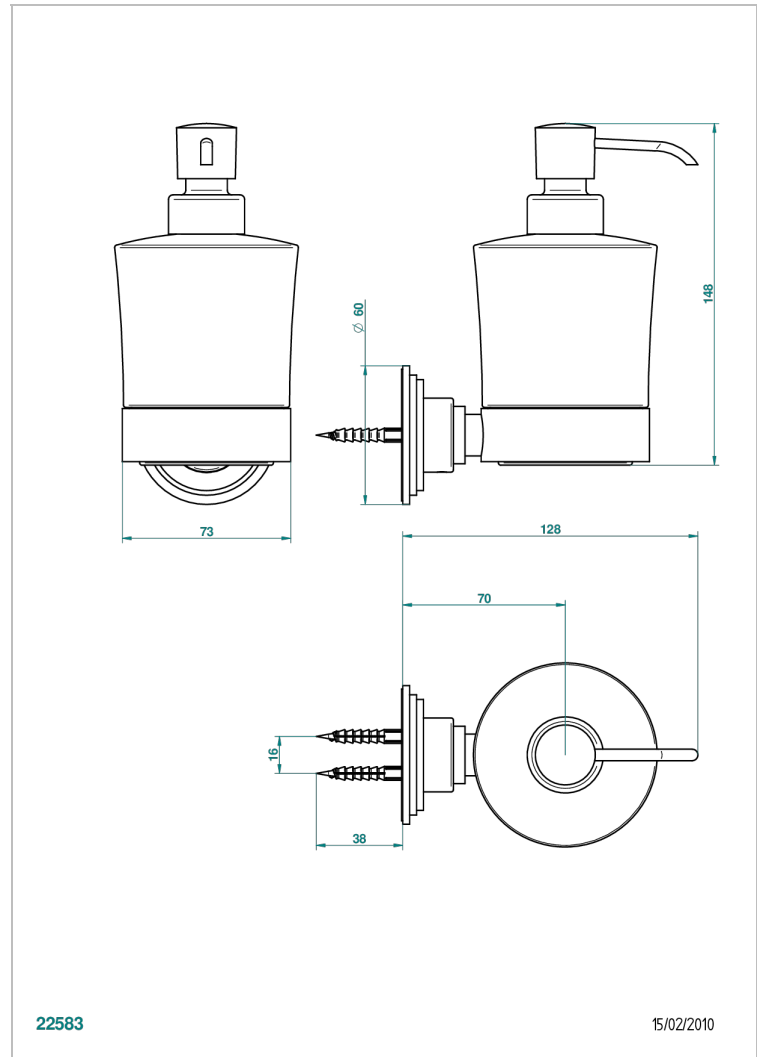

FROUFROU WITH LEVER

G2P-613

Wall mounted liquid soap dispenser

THG[®]
PARIS

22583

15/02/2010

CHARACTERISTIC

- Froufrou with lever
- Wall mounted liquid soap dispenser