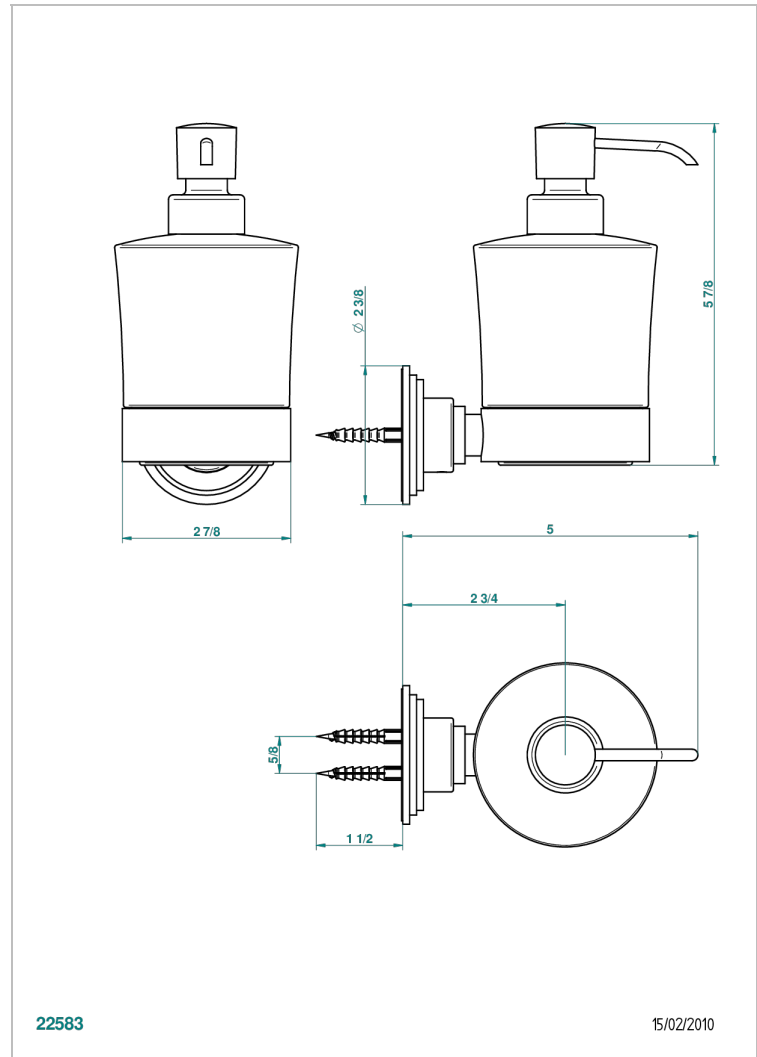

FROUFROU WITH LEVER

G2P-613

Wall mounted liquid soap dispenser

THG[®]
PARIS

CHARACTERISTIC

- Froufrou with lever
- Wall mounted liquid soap dispenser

AVAILABLE FINITIONS

Antique nickel - H28
Black ceram - D30
Blush PVD - H62
Brass color PVD - H49
Brown bronze color PVD - F33
Gold color PVD - H52