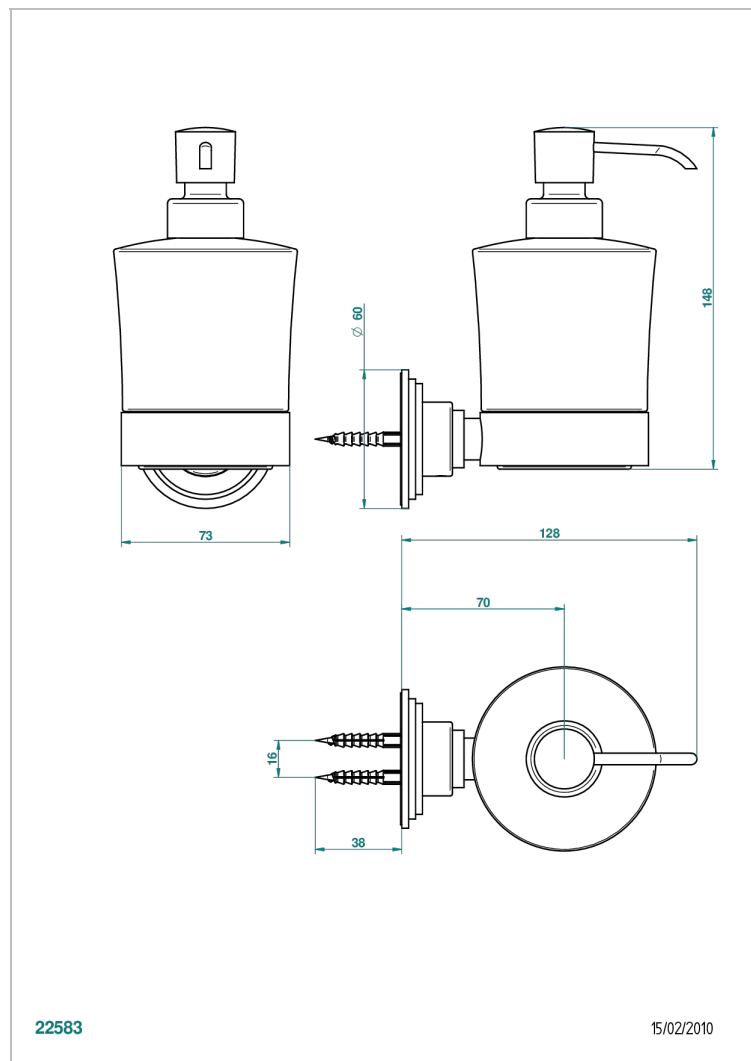

FAUBOURG BLACK PORCELAIN WITH LEVER HANDLES

G2M-613

wall liquid soap dispenser

CHARACTERISTIC

- Faubourg Black Porcelain with lever handles
- wall liquid soap dispenser

AVAILABLE FINITIONS

Black ceram - D30
Blush PVD - H62
Brass color PVD - H49
Brown bronze color PVD - F33
Chrome polished - A02
Chrome polished / gold polished - G02