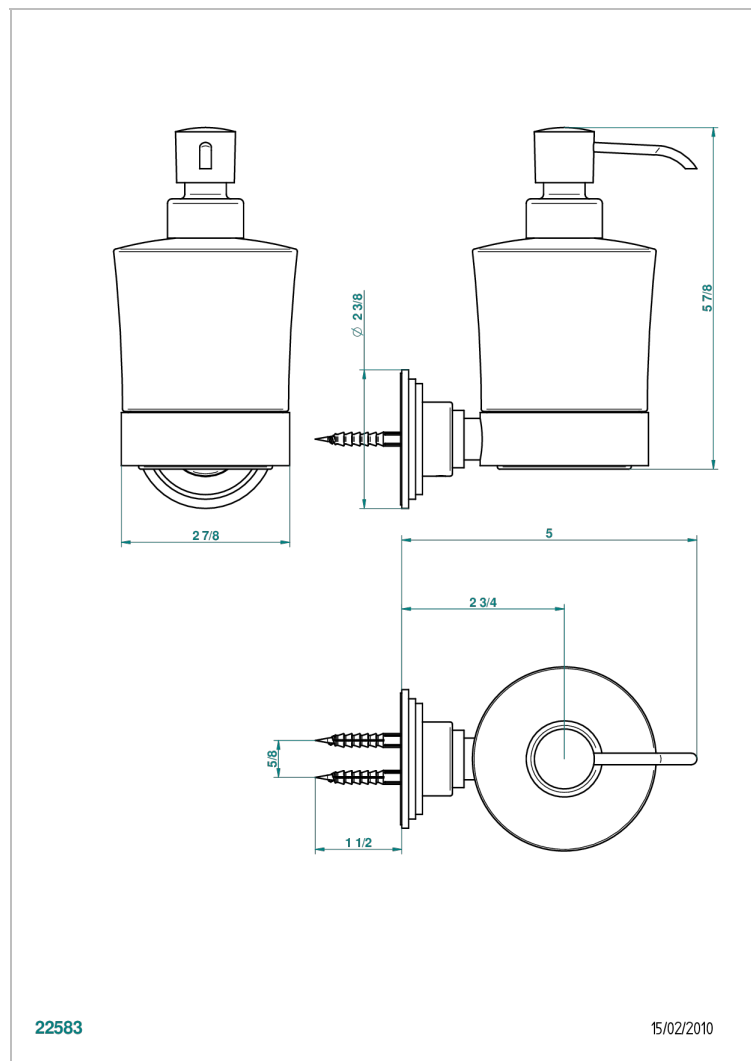

FAUBOURG BLACK PORCELAIN WITH LEVER HANDLES

G2M-613

wall liquid soap dispenser

CHARACTERISTIC

- Faubourg Black Porcelain with lever handles
- wall liquid soap dispenser

AVAILABLE FINITIONS

Black ceram - D30
Blush PVD - H62
Brass color PVD - H49
Brown bronze color PVD - F33
Chrome polished - A02
Chrome polished / gold polished - G02