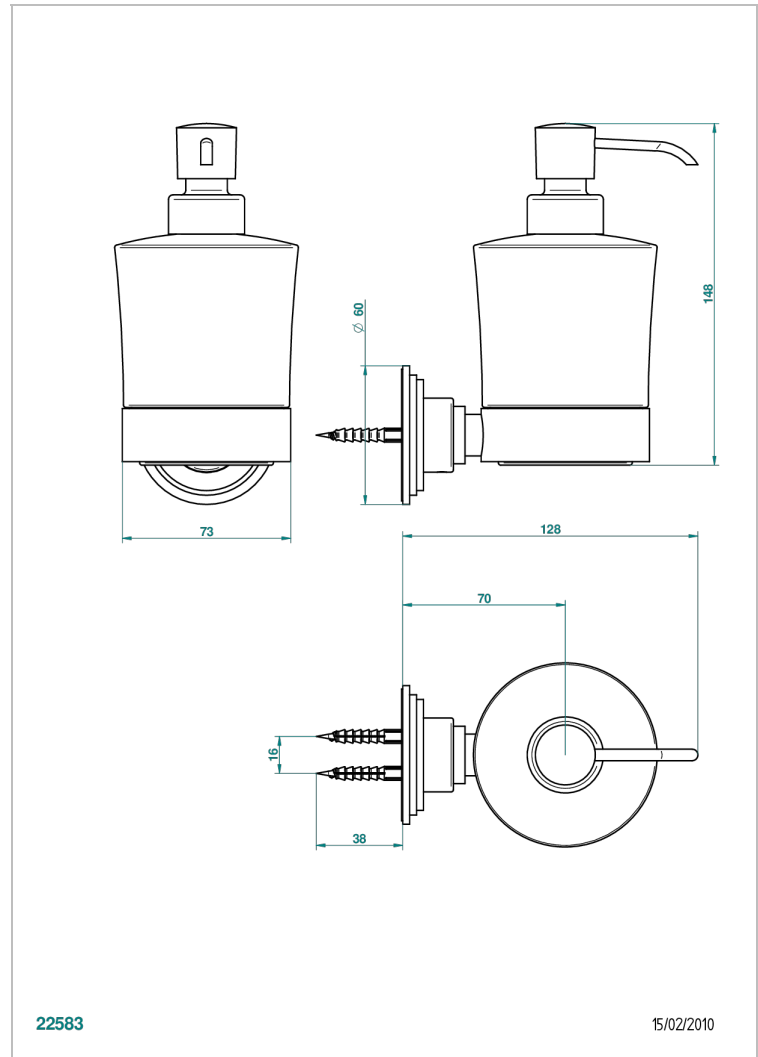

FAUBOURG BLACK PORCELAIN

G2L-613

wall liquid soap dispenser

THG[®]
PARIS

22583

15/02/2010

CHARACTERISTIC

- Faubourg Black Porcelain
- wall liquid soap dispenser