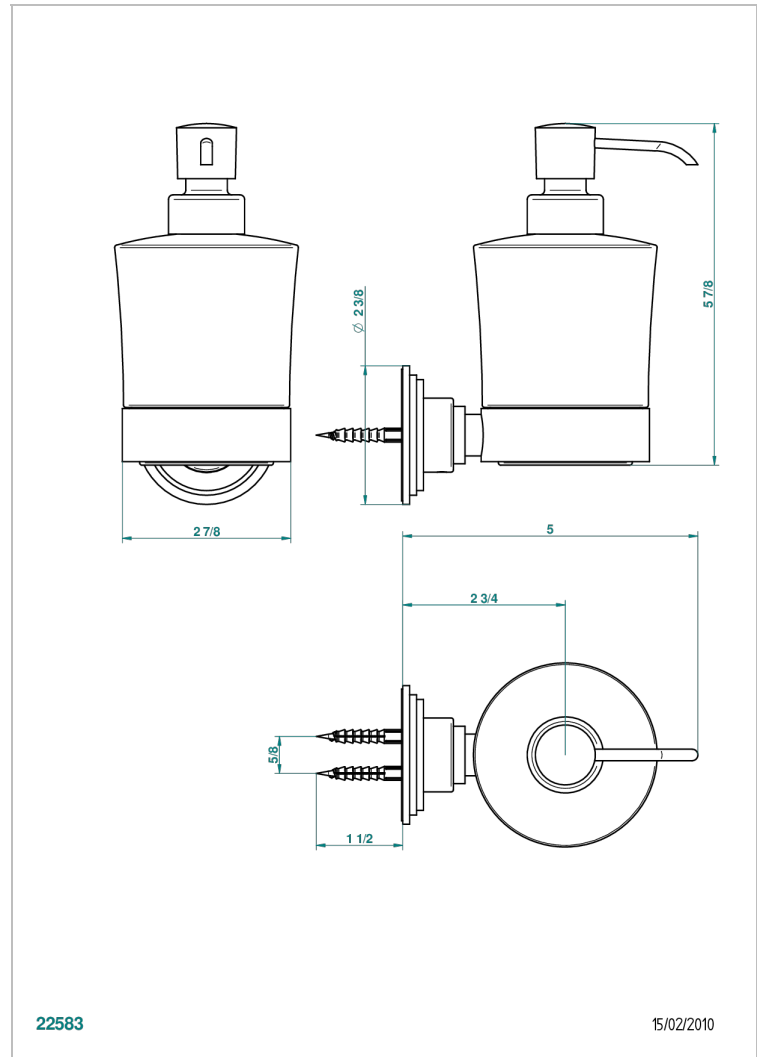

## CHARACTERISTIC

- Faubourg Black Porcelain
- wall liquid soap dispenser