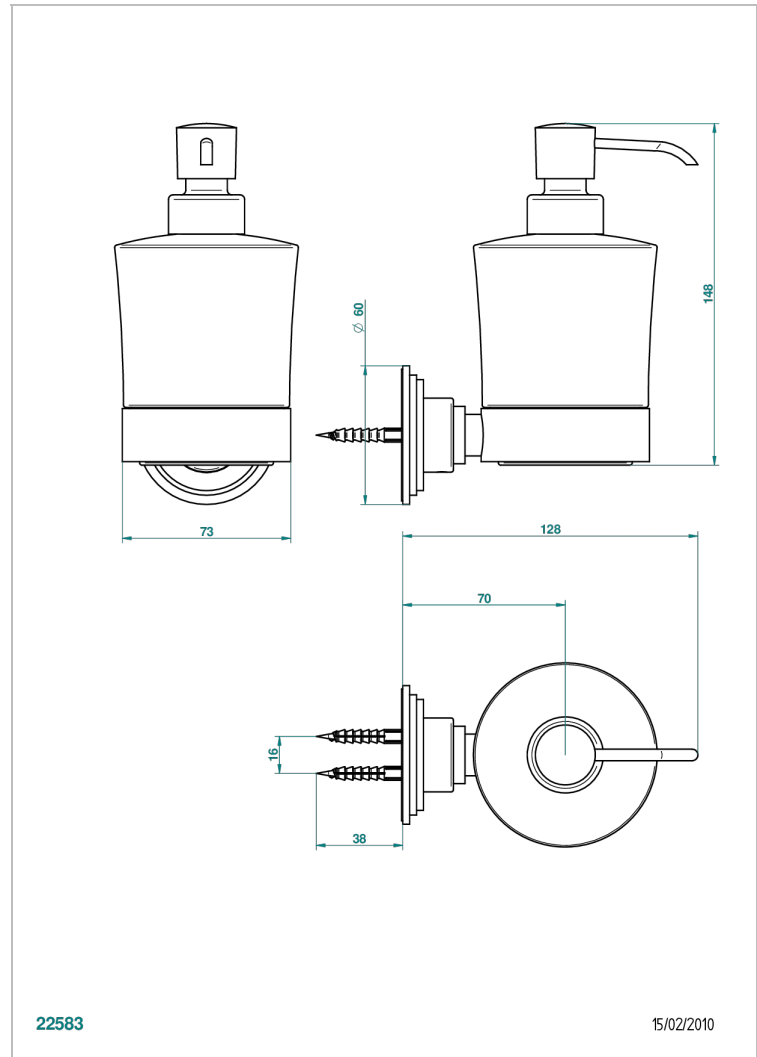

FAUBOURG WHITE PORCELAIN

G2K-613

wall liquid soap dispenser

THG[®]
PARIS

CHARACTERISTIC

- Faubourg White Porcelain
- wall liquid soap dispenser

AVAILABLE FINITIONS

Black ceram - D30
Blush PVD - H62
Brass color PVD - H49
Brown bronze color PVD - F33
Chrome polished - A02
Chrome polished / gold polished - G02