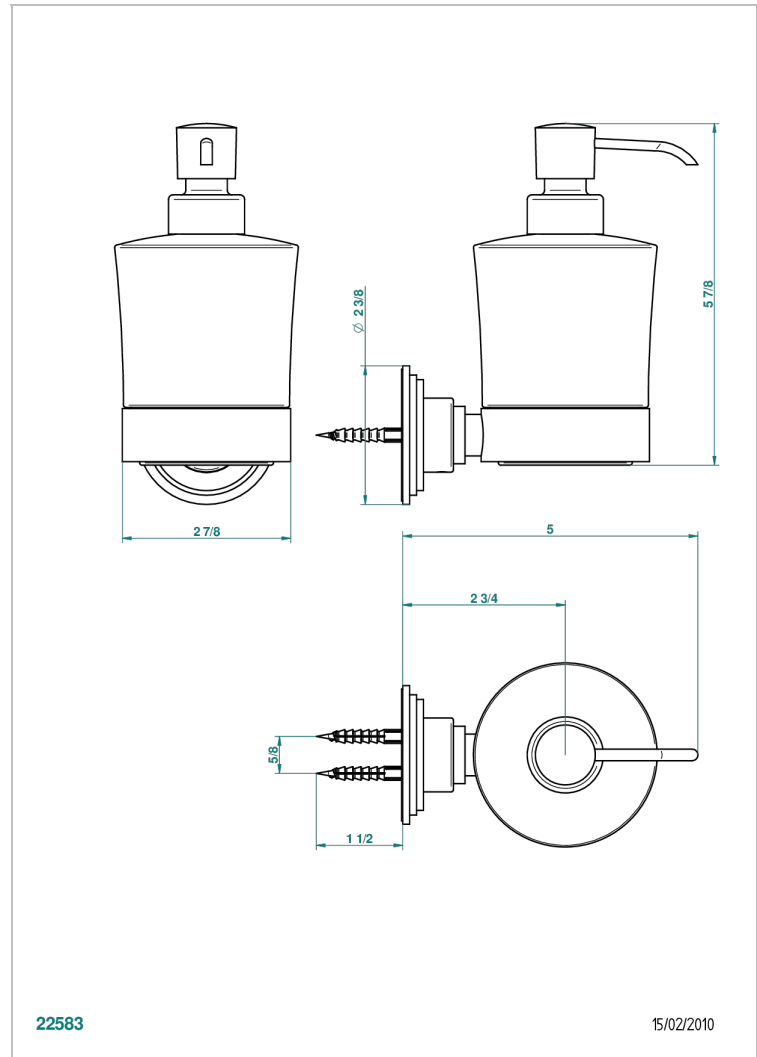

FAUBOURG WHITE PORCELAIN

G2K-613

wall liquid soap dispenser

THG[®]
PARIS

CHARACTERISTIC

- Faubourg White Porcelain
- wall liquid soap dispenser

AVAILABLE FINITIONS

Black ceram - D30
Blush PVD - H62
Brass color PVD - H49
Brown bronze color PVD - F33
Chrome polished - A02
Chrome polished / gold polished - G02