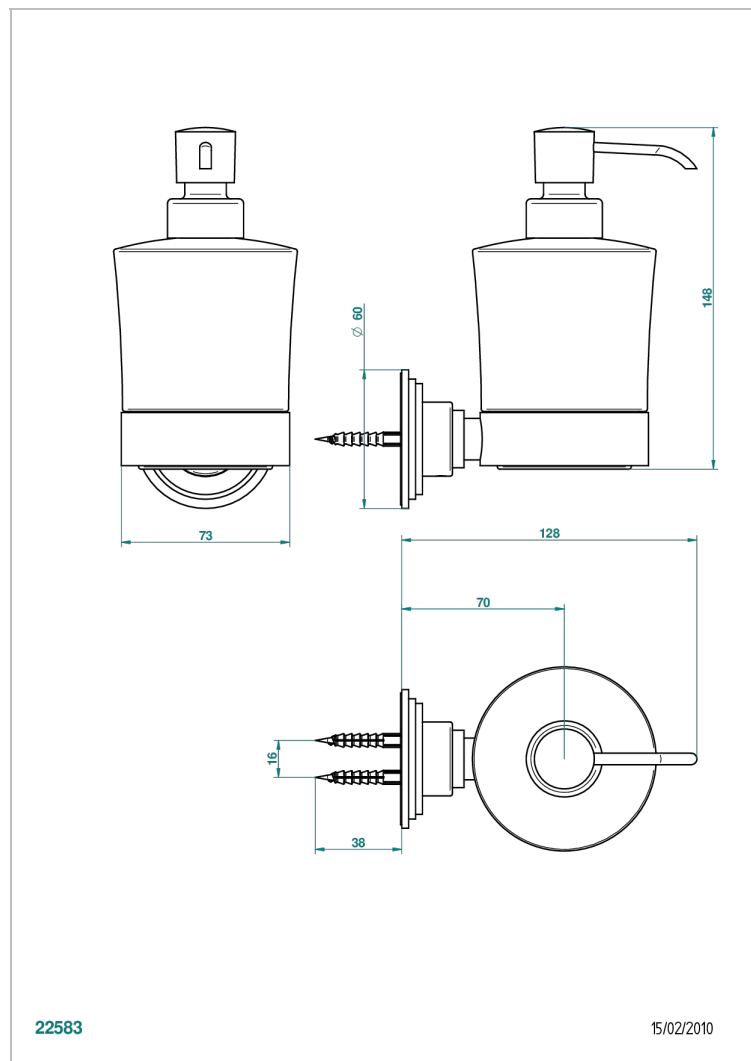

FAUBOURG WHITE PORCELAIN WITH LEVER HANDLES

G2J-613

wall liquid soap dispenser

CHARACTERISTIC

- Faubourg White Porcelain with lever handles
- wall liquid soap dispenser

AVAILABLE FINITIONS

Black ceram - D30
Blush PVD - H62
Brass color PVD - H49
Brown bronze color PVD - F33
Chrome polished - A02
Chrome polished / gold polished - G02